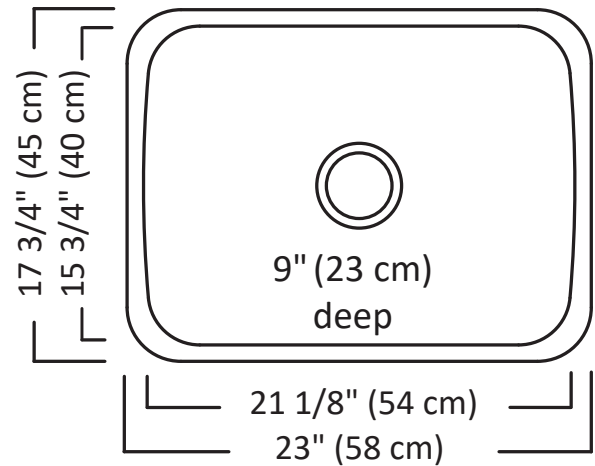

ESU1823/9 Specification

Material	• 18 gauge, 18-10 stainless steel, type 304
Bowl size	• 15-3/4" x 21-1/8" x 9"
Overall Size	• 17-3/4" x 23" x 9" (45 x 58 x 23 cm)
Drain locations	• Centre
Inclusions	• Undercoating and sound deadening pads • EA114 basket strainer waste
Finish	• Satin finished bowls and mirror finished rim
Recommended cabinet size	• 27"