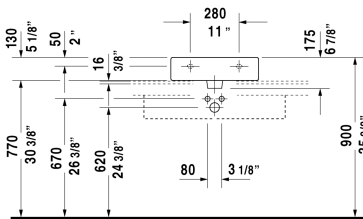

Vero Washbasin ground # 045450..25 / 045450..27 / 045450..28

|< 19 5/8" Inch >|

8532 Fogo

Washbasin ground	Dimension	Weight	Order number
with faucet deck, hardware included, wall-mounted, cUPC® listed*, 19 5/8" Inch			
<b>Colors</b>			
00 White 08 Black			
<b>Variant</b>			
●●● with overflow	19 5/8" x 18 1/2" Inch	33.5 lb	045450..25
● with overflow	19 5/8" x 18 1/2" Inch	33.5 lb	045450..27
☒ with overflow	19 5/8" x 18 1/2" Inch	33.5 lb	045450..28
<b>Infobox</b>			
* Complies with following standards: ASME A112.19.2/CSA B45.1, Washbasin is not ADA compliant in combination with pedestal, siphon cover or metal console			
Sanitary ceramics with the special WonderGliss surface finish will remain clean and attractive-looking for a long time to come. When ordering WonderGliss please add a "1" as eleventh digit to the model number.			
<b>Accessory for ceramics</b>			
Push button drain assembly for washbasins with overflow	2" Inch	0.8 lb	005052
Design Siphon		3.3 lb	005036
<b>Suitable products</b>			

**Vero Washbasin ground # 045450..25 / 045450..27 / 045450..28**

**|< 19 5/8" Inch >|**

*All drawings contain the necessary measurements which are subject to standard tolerances. They are stated in inch & mm and are non-binding. Exact measurements, in particular for customized installation scenarios, can only be taken from the finished ceramic piece.*