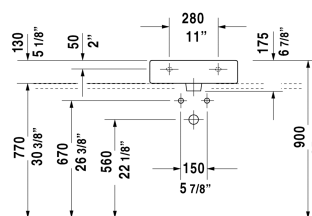

Vero Washbasin ground # 045450..25 / 045450..27 / 045450..28

|< 19 5/8" Inch >|

8532 Fogo

Washbasin ground	Dimension	Weight	Order number
with faucet deck, hardware included, wall-mounted, cUPC® listed*, 19 5/8" Inch			
<b>Colors</b>			
00 White 08 Black			
<b>Variant</b>			
●●● with overflow	19 5/8" x 18 1/2" Inch	33.5 lb	045450..25
● with overflow	19 5/8" x 18 1/2" Inch	33.5 lb	045450..27
☒ with overflow	19 5/8" x 18 1/2" Inch	33.5 lb	045450..28
<b>Infobox</b>			
* Complies with following standards: ASME A112.19.2/CSA B45.1, Washbasin is not ADA compliant in combination with pedestal, siphon cover or metal console			
Sanitary ceramics with the special WonderGliss surface finish will remain clean and attractive-looking for a long time to come. When ordering WonderGliss please add a "1" as eleventh digit to the model number.			
<b>Accessory for ceramics</b>			
Push button drain assembly for washbasins with overflow	2" Inch	0.8 lb	005052
Design Siphon		3.3 lb	005036
<b>Suitable products</b>			

**Vero Washbasin ground # 045450..25 / 045450..27 / 045450..28**

**|< 19 5/8" Inch >|**

*All drawings contain the necessary measurements which are subject to standard tolerances. They are stated in inch & mm and are non-binding. Exact measurements, in particular for customized installation scenarios, can only be taken from the finished ceramic piece.*