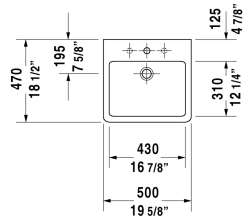

Vero Washbasin ground # 045450..25 / 045450..27 / 045450..28

|< 19 5/8" Inch >|

8532 Fogo

Washbasin ground	Dimension	Weight	Order number
with faucet deck, hardware included, wall-mounted, cUPC® listed*, 19 5/8" Inch			
<b>Colors</b>			
00 White 08 Black			
<b>Variant</b>			
●●● with overflow	19 5/8" x 18 1/2" Inch	33.5 lb	045450..25
● with overflow	19 5/8" x 18 1/2" Inch	33.5 lb	045450..27
☒ with overflow	19 5/8" x 18 1/2" Inch	33.5 lb	045450..28
<b>Infobox</b>			
* Complies with following standards: ASME A112.19.2/CSA B45.1, Washbasin is not ADA compliant in combination with pedestal, siphon cover or metal console			
Sanitary ceramics with the special WonderGliss surface finish will remain clean and attractive-looking for a long time to come. When ordering WonderGliss please add a "1" as eleventh digit to the model number.			
<b>Accessory for ceramics</b>			
Push button drain assembly for washbasins with overflow	2" Inch	0.8 lb	005052
Design Siphon		3.3 lb	005036
<b>Suitable products</b>			

**Vero Washbasin ground # 045450..25 / 045450..27 / 045450..28**

**|< 19 5/8" Inch >|**

*All drawings contain the necessary measurements which are subject to standard tolerances. They are stated in inch & mm and are non-binding. Exact measurements, in particular for customized installation scenarios, can only be taken from the finished ceramic piece.*