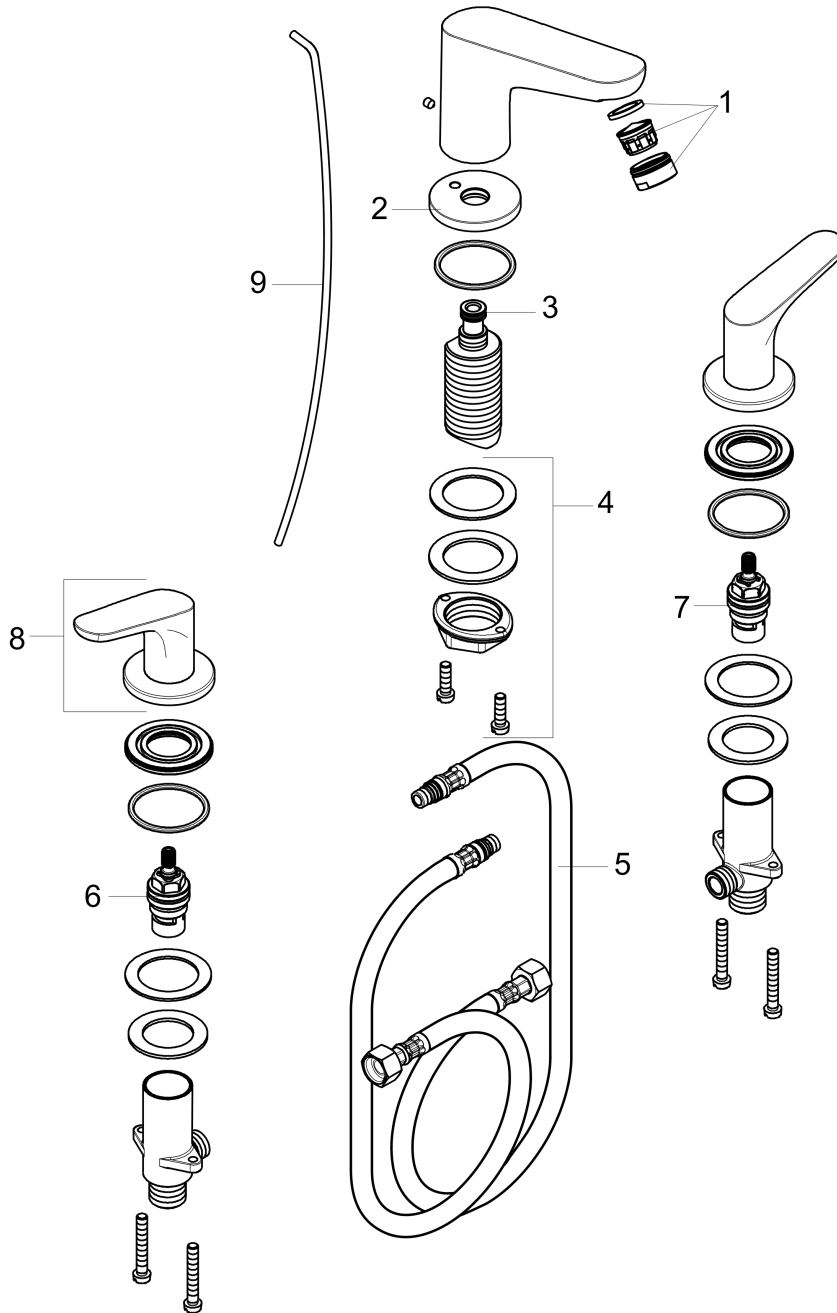

**Focus**

**Widespread Faucet 100 with Pop-Up Drain, 1.2 GPM**

Finishes : **chrome** Part no. : **04369000**

**Exploded drawing**

Year of production: >07/16

**Focus**

**Widespread Faucet 100 with Pop-Up Drain, 1.2 GPM**

Finishes : **chrome** Part no. : **04369000**

**Spare parts list**

Year of production: >07/16

Pos.	Description	Part no.	Price	PU
1	aerator M24x1 (4,5 l/min)	92879000	-	1
2	escutcheon for spout	97505000	-	1
3	O-ring 11x2	98127000	-	1
4	fixing set (Ø 32)	13961000	-	1
5	connection hose 17½" M10x1 3/8"	94071001	-	1
6	shut off unit right closing	94009000	-	1
7	shut off unit left closing	94008000	-	1
8	handle	95930001	-	1
9	pull rod	96657000	-	1
a	pop up waste	88509000	-	1