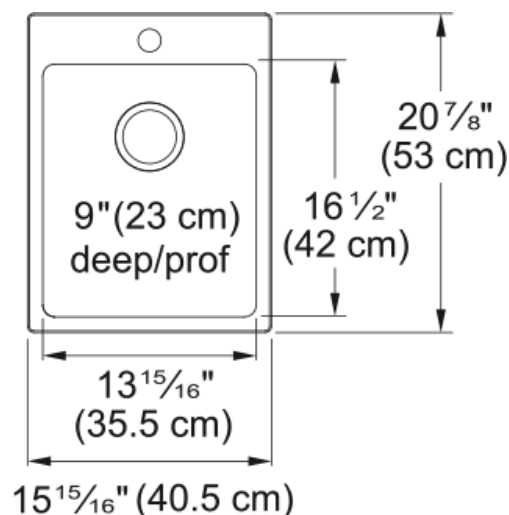

## Brookmore Drop In Sink - BSL2116-9-1 | 101.0636.972

Brookmore Collection 16-in x 21-in Drop in 1-Hole Single Bowl Stainless Steel Kitchen Sink. The Brookmore stainless steel sink collection will create something truly unique that fits both prepping and cleaning needs. Made with high-quality 18-gauge stainless steel with a rich chromium content that helps shield the material from corrosion and prevents bacterial growth. This sink features the EZ Torque™ simplified fastener system that lets you quickly drop and drill your sink into place, securely locking the sink to the countertop. The spacious 9" deep bowl is perfect for soaking and washing stacks of dishes, and the sound-dampening system goes to work to reduce the noise caused by a garbage disposal or running water.

### Product Dimensions

Exterior size: right to left	15.945
Exterior size: front to back	20.866
Large bowl size: right to left	14.016
Large bowl size: front to back	16.535
Large bowl: depth	9.055

### Installation

Minimum cabinet size	18"
----------------------	-----

### Product specifications

Installation type	Topmount / drop in
Drain hole	3 1/2"
Position of drainer	No drainer