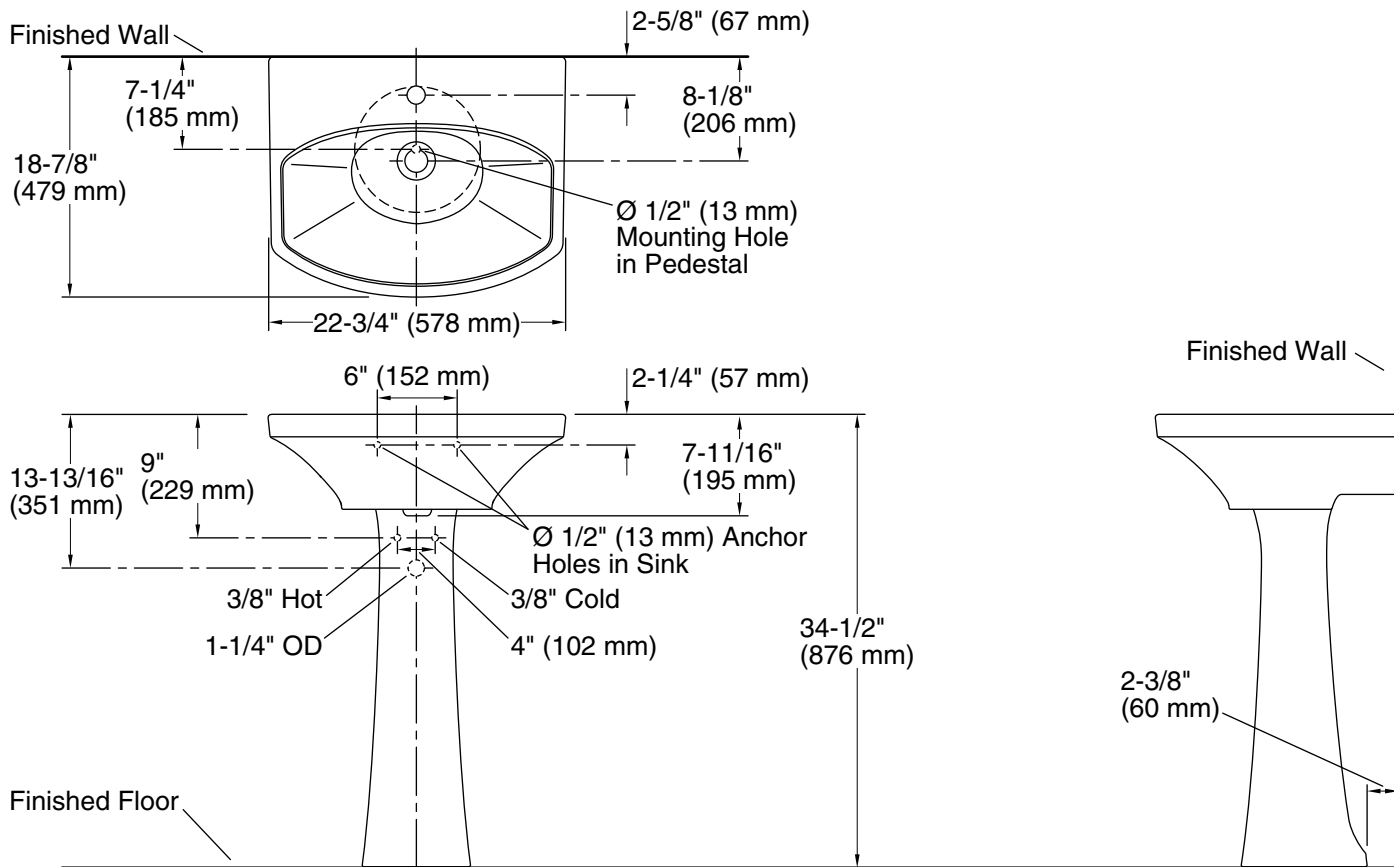

Cimarron®
Pedestal Bathroom Sink
K-2362-1

Features

- Single faucet hole.
- Overflow drain.
- Combination consists of the K-2363-1 basin and the K-2364 pedestal.
- Coordinates with other products in the Cimarron collection.

Color tiles intended for reference only.

Color	Code	Description
	0	White
	96	Biscuit
	7	Black Black™

Technical Information

All product dimensions are nominal.

Bowl configuration:	Single
Installation:	Pedestal
Bowl area (Only):	Length: 21" (533 mm) Width: 12-3/4" (324 mm) Water depth: 3-5/8" (92 mm)
Number of deck holes:	1
Faucet hole(s):	1-3/8" (35 mm)
Drain hole:	1-3/4" (44 mm)