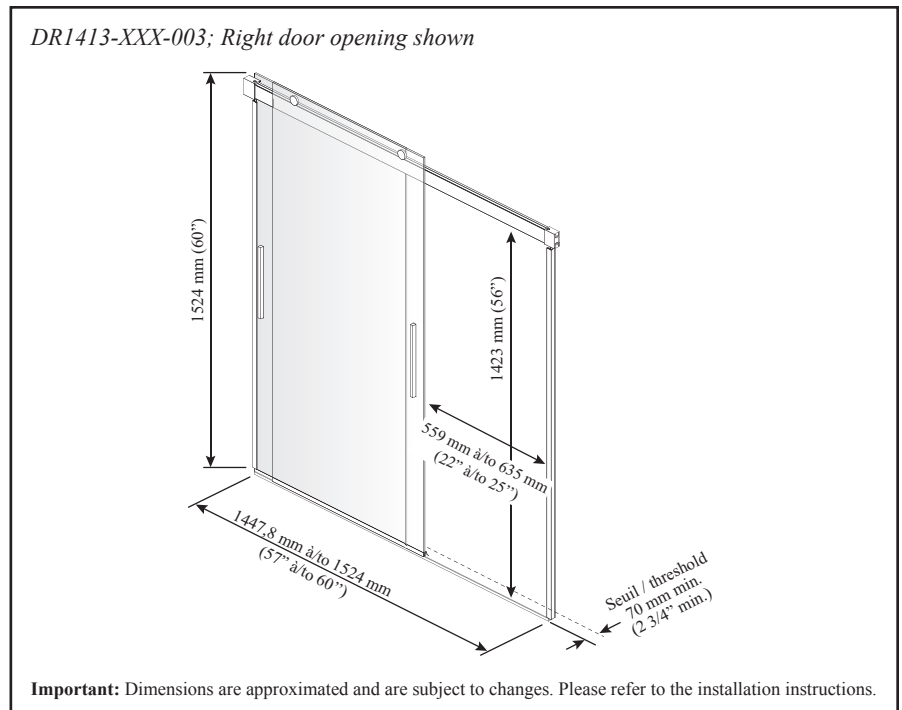

ONCE UPON A TIME...WATER®

**AKCESS™ 60X60**

**DR1413**

**60" x 60" Alcove Bathtub Door**

**SPECIFICATIONS**

**Features**

- **Frameless** 2-panel sliding bathtub door
- 76 mm (3 in) adjustment
- Ultra-soft and quiet “Polyamide 66” nylon roller technology
- 8 mm tempered glass
- Reversible door (right or left opening)
- 1524mm (60 in) door height
- Door acces: 559 to 635mm x 1423mm (22 to 25 x 56 in)
- Duraclean glass for easy cleaning
- Available with :
  - **2 Standard** handles 305mm (12 po)
  - **2 Plus** handles 222mm (8 3/4 po)
  - **1 Towel bar** 630mm (24 3/4 po) with **1 Plus** handle 222mm (8 3/4 po)

**Packaging**

- **Dimensions:**  
1600 mm x 835 mm x 80 mm (63 x 32 7/8 x 3 1/8 po)
- **Weight:**  
117 lb (53 kg)

**Finishes**

- Chrome:
  - DR1413-110-XXX
- Brushed Nickel :
  - DR1413-120-XXX

**Glass pattern**

- Clear tempered glass :
  - DR1413-XXX-003

Clear

**Option**

- **STANDARD** handles:
  - DR1413-XXX-XXX
- **PLUS** handles:
  - DR1413-XXX-XXX-001
- **TOWEL BAR** and **PLUS** handle:
  - DR1413-XXX-XXX-002

**Installation Notes**

Minimum threshold required 70 mm (2 3/4 in). This product must be installed following the installation instructions provided.

**WARRANTY**

Kalia Inc. guarantees all aspects of its products to be free of defects in material and workmanship for normal residential use. **Refer to the warranty included with the Kalia products for details.**