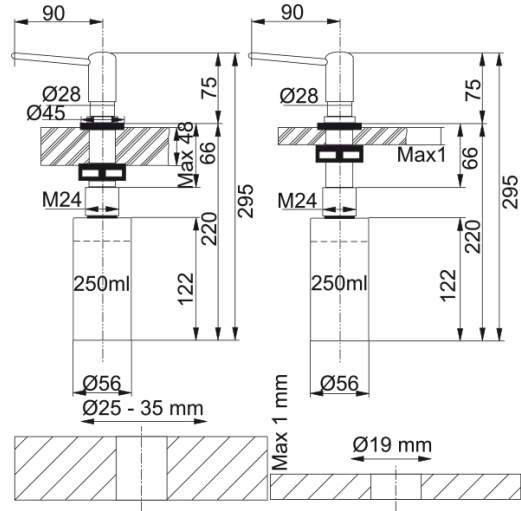

SD chrome | 119.0150.262

Technical Data

Aspect

Type of material	Brass
Color	Polished chrome
Accessory type	Soap dispenser

Product identification

Product family	None
Collection	Novita

Features