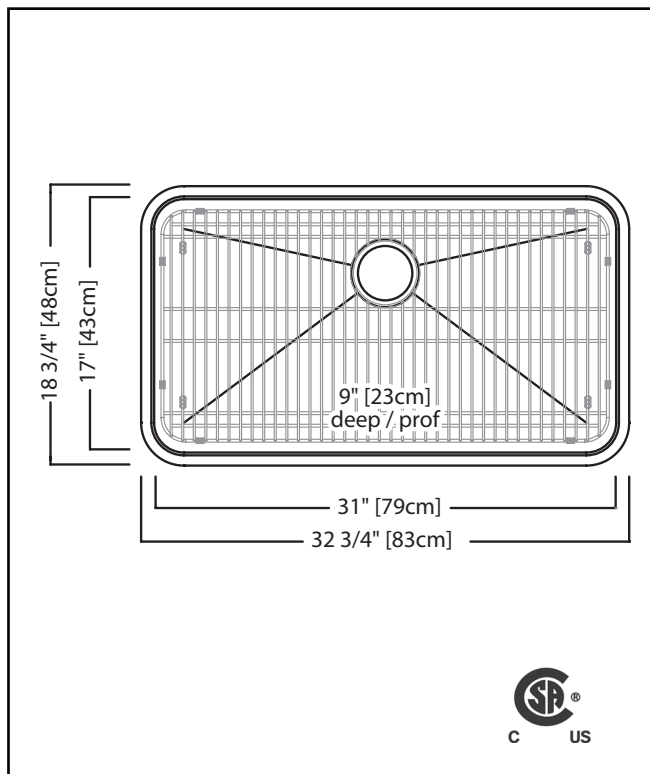

KINDRED

KINDRED COLLECTION

SINGLE BOWL 18 GAUGE UNDERMOUNT

MODEL: KSS7UA-9D

- ✓ 18 gauge high quality stainless steel with exceptional resistance to staining and corrosion
- ✓ Deep bowl easily accommodates pots and pans and minimizes splashing
- ✓ Sound dampening pads and undercoating reduce clanking and splashing noises, so you can enjoy a quiet sink
- ✓ Undermount installation creates a seamless profile and brings sleek style to any kitchen

TECHNICAL FEATURES

OVERALL SINK SIZE (OD)	18 3/4" FB x 32 3/4" LR
BOWL SIZE (ID)	17" FB x 31" LR x 9" DP
MINIMUM CABINET SIZE	36"
MATERIAL	18 Gauge
CORNER RADIUS	50 mm
STAINLESS STEEL FINISH	Silk Finished Bowl with Silk Finished Rim
DRAIN HOLE LOCATION	Rear
INSTALLATION TYPE	Undermount
SOUND COATING	Sound pads & Undercoating
WEIGHT	26.0 lbs
WARRANTY	Limited Lifetime
COUNTRY OF ORIGIN	Canada