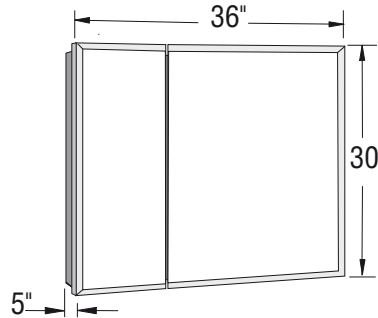

BV3630

Model number:

126530

Dimensions: 36" x 30" x 5"

Installation: Recessed

Material: Glass/Metal

Standard Features:

- Exclusive slide shelf system, Slide Edge®
- Shock-absorbing strip
- Six-way adjustable 170° hinge
- Three (BV2426, BV2430, BV3030) or six (BV3630) adjustable glass shelves 1/4 in. (6 mm) thick
- Mirror trim kit for surface mount included

Beveled Edge (801)

BV3630

Model number:

126530

Dimensions: 36" x 30" x 5"

Installation: Recessed

Material: Glass/Metal

BV2426

BV2430

BV3030

BV3630

Dimensions:

36 x 30 x 5 in.
(914 x 762 x 127 mm)

Weight:

66 lbs (30 kg)

All dimensions are approximate. Structure measurements must be verified against the unit to ensure proper fit