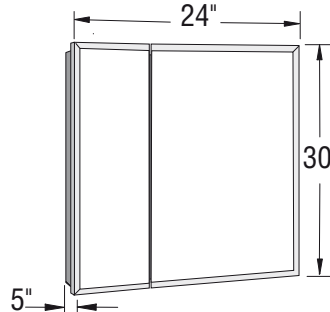

BV3630

Model number:

126530

Dimensions: 36" x 30" x 5"

Installation: Recessed

Material: Glass/Metal

Standard Features:

- Exclusive slide shelf system, Slide Edge®
- Shock-absorbing strip
- Six-way adjustable 170° hinge
- Three (BV2426, BV2430, BV3030) or six (BV3630) adjustable glass shelves 1/4 in. (6 mm) thick
- Mirror trim kit for surface mount included

Beveled Edge (801)

BV3630

Model number:

126530

Dimensions: 36" x 30" x 5"

Installation: Recessed

Material: Glass/Metal

BV2426

BV2430

BV3030

BV3630

Dimensions:

36 x 30 x 5 in.
(914 x 762 x 127 mm)

Weight:

66 lbs (30 kg)

All dimensions are approximate. Structure measurements must be verified against the unit to ensure proper fit