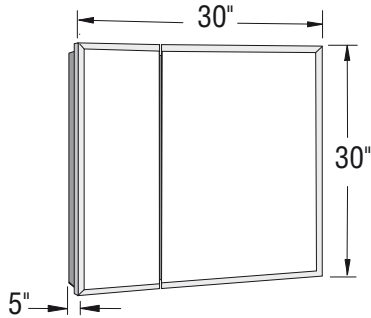

BV3630

Model number:

126530

Dimensions: 36" x 30" x 5"

Installation: Recessed

Material: Glass/Metal

Standard Features:

- Exclusive slide shelf system, Slide Edge®
- Shock-absorbing strip
- Six-way adjustable 170° hinge
- Three (BV2426, BV2430, BV3030) or six (BV3630) adjustable glass shelves 1/4 in. (6 mm) thick
- Mirror trim kit for surface mount included

Beveled Edge (801)

BV3630

Model number:

126530

Dimensions: 36" x 30" x 5"

Installation: Recessed

Material: Glass/Metal

BV2426

BV2430

BV3030

BV3630

Dimensions:

36 x 30 x 5 in.
(914 x 762 x 127 mm)

Weight:

66 lbs (30 kg)

All dimensions are approximate. Structure measurements must be verified against the unit to ensure proper fit