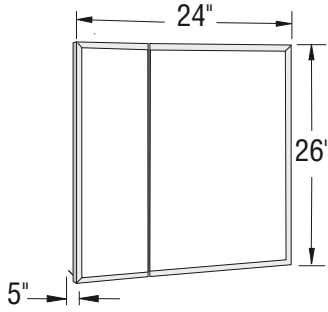

BV3630

Model number:

126530

Dimensions: 36" x 30" x 5"

Installation: Recessed

Material: Glass/Metal

Standard Features:

- Exclusive slide shelf system, Slide Edge®
- Shock-absorbing strip
- Six-way adjustable 170° hinge
- Three (BV2426, BV2430, BV3030) or six (BV3630) adjustable glass shelves 1/4 in. (6 mm) thick
- Mirror trim kit for surface mount included

Beveled Edge (801)

BV3630

Model number:

126530

Dimensions: 36" x 30" x 5"

Installation: Recessed

Material: Glass/Metal

BV2426

BV2430

BV3030

BV3630

Dimensions:

36 x 30 x 5 in.
(914 x 762 x 127 mm)

Weight:

66 lbs (30 kg)

All dimensions are approximate. Structure measurements must be verified against the unit to ensure proper fit