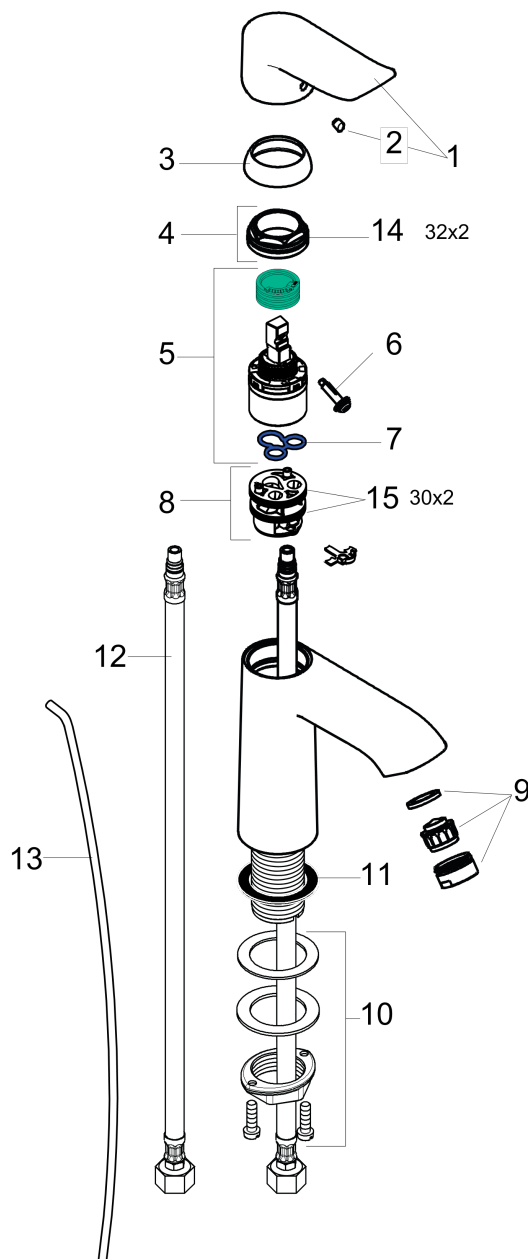

**Metris**  
**Single-Hole Faucet 110 with Pop-Up Drain, 1.2 GPM**  
 Finishes : **chrome**    Part no. : **31080001**

### Exploded drawing

Year of production: >07/16

### Single-Hole Faucet 110 with Pop-Up Drain, 1.2 GPM

Finishes : **chrome** Part no. : **31080001**

## Spare parts list

Year of production: >07/16

Pos.	Description	Part no.	Price	PU
1	handle	95519000	-	1
2	screw cover	96338000	-	1
3	flange	97406000	-	1
4	nut	97209000	-	1
5	cartridge, assy	95646001	-	1
6	locking screw for handle	95140000	-	1
7	seal	95008000	-	1
8	adapter for cartridge	98750000	-	1
9	aerator M24x1 (4,5 l/min)	92877000	-	1
10	fixing set (Ø 32)	13961000	-	1
11	flat seal	98749000	-	1
12	connection hose 18½" M8x0,75 3/8"	96321001	-	1
13	pull rod	96657000	-	1
14	O-Ring 32x2	98193000	-	1
15	O-Ring 30x2	98186000	-	1
a	pop up waste	88509000	-	1
b	aerator M24x1 (3,5 l/min)	92508000	-	1
c	aerator M24x1 (5 l/min)	13185000	-	1
d	aerator swivelling M24x1 (5 l/min)	95928000	-	1