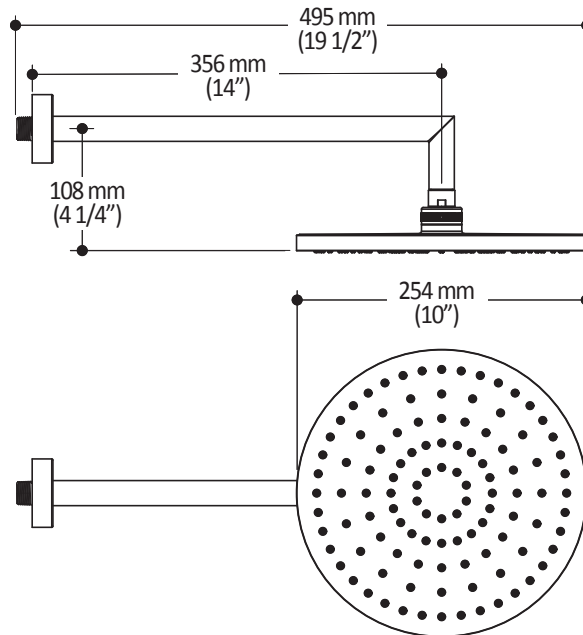

ONCE UPON A TIME...WATER®

BF1378

PLUS: Rainhead and 90° Wallarm

SPECIFICATIONS

Features

- Male water inlet 1/2NPT
- Diameter: 254 mm (10")
- Anti-scale system with soft sprays
- Adjustable orientation swivel
- Solid brass arm and plastic rainhead construction
- PVD finish (Physical Vapour Deposit): A high technology process that protects the surface finish for increased durability

Colors (Finishes)

- Chrome : BF1378-110
- Brushed Nickel PVD : BF1378-120

Certifications

The specified model meets or exceeds the following standards;

Packaging

- **Dimensions:**
465 mm x 330 mm x 160 mm
(18 1/4" x 13" x 6 1/4")
- **Volume:** 0.02 cu m (0.87 cu ft)
- **Total weight:** 1.94 kg (4.28 lb)

Maximum flow rate

- 9.5 liters/min. (2.5 gallons/min.) at 80 psi

Installation Notes

This product must be installed following the installation instructions provided.

WARRANTY

Kalia Inc. guarantees all aspects of its products to be free of defects in material and workmanship for normal residential use. **Refer to the warranty included with the Kalia products for details.**

Product dimensions:

Important : Dimensions are approximated and are subject to changes. Please refer to the installation instructions.

ONCE UPON A TIME...WATER®

1355, 2nd Street, Industrial Park
Sainte-Marie (Québec)
Canada G6E 1G9