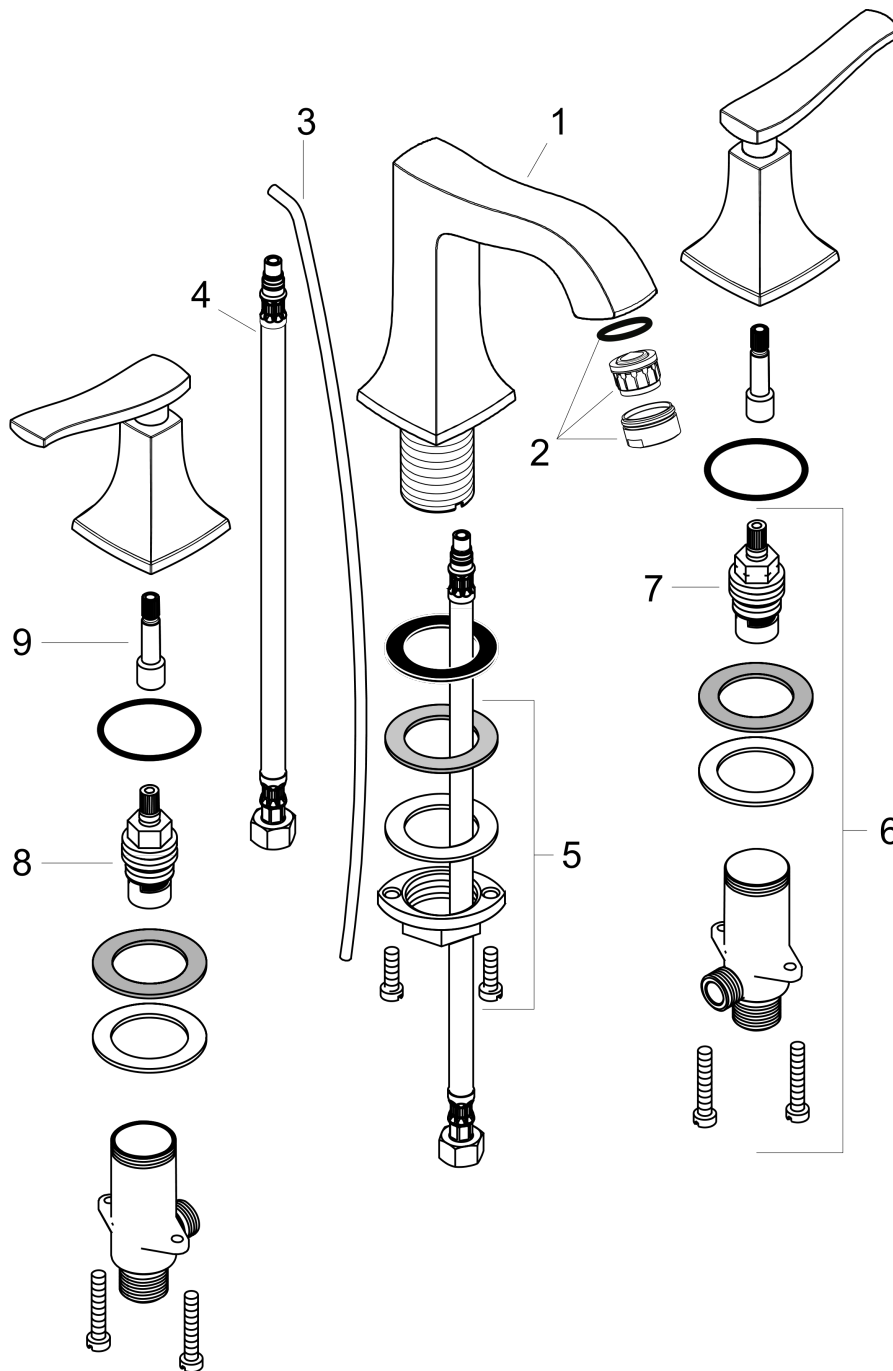

### Scale drawing

## Metris C

Widespread Faucet 100 with Pop-Up Drain, 1.2 GPM

Finishes : brushed nickel Part no. : 31073821

## Metris C

Widespread Faucet 100 with Pop-Up Drain, 1.2 GPM

Finishes : **brushed nickel** Part no. : **31073821**

### Spare parts list

Year of production: >07/16

Pos.	Description	Part no.	Price	PU
1	spout cpl.	95394821	-	1
2	aerator M24x1 (4,5 l/min)	92877820	-	-
3	pull rod	96657820	-	1
4	connection hose 18½" M8x0,75 3/8"	96321001	-	1
5	fixing set (Ø 32)	13961000	-	1
6	stop valve cpl.	97357001	-	1
7	shut off unit left closing	94008000	-	1
8	shut off unit right closing	94009000	-	1
9	adapter for handle	95252000	-	1
a	pop up waste	88509820	-	1
b	handle for hot water	31292821	-	1
c	handle fixing set	98932000	-	1