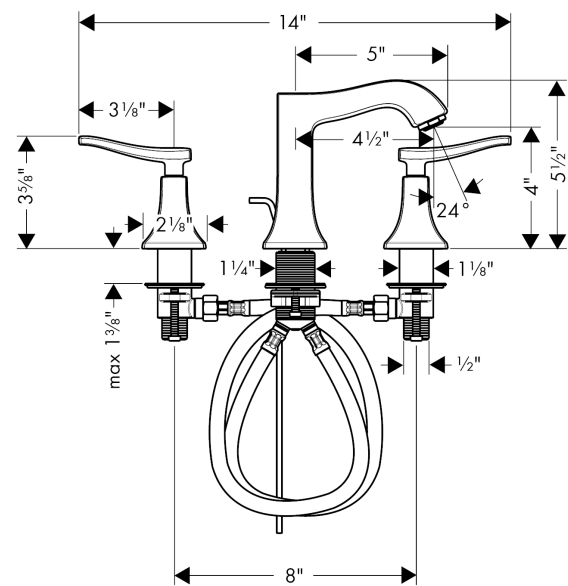

Scale drawing