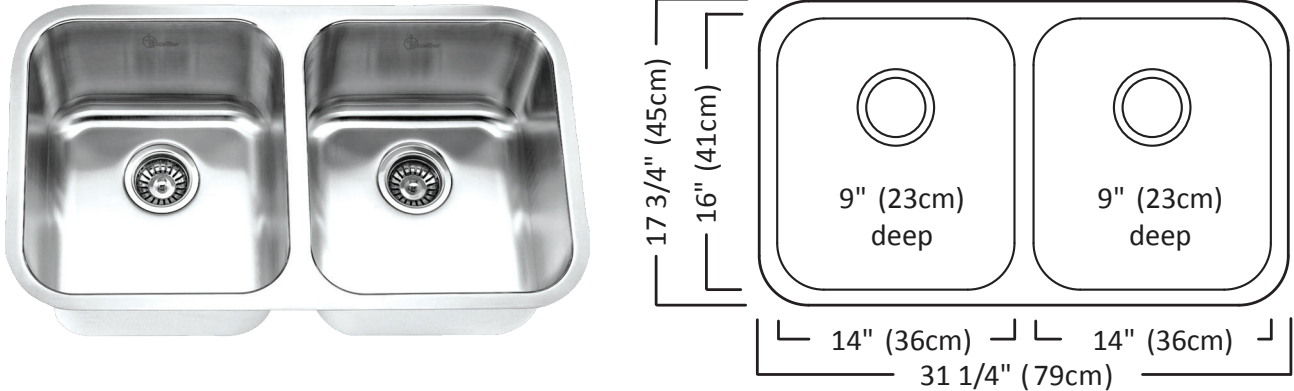

EDU1831/9 Specification

Material	• 18 gauge, 18-10 stainless steel, type 304
Bowl size	• Two equal size bowls - 16" x 14" x 9"
Overall Size	• 17-3/4" x 31-1/4" x 9" (45 x 79 x 23 cm)
Drain locations	• Rear
Inclusions	• Undercoating and sound deadening pads • EA114 basket strainer waste
Finish	• Satin finished bowls and mirror finished rim
Recommended cabinet size	• 36"