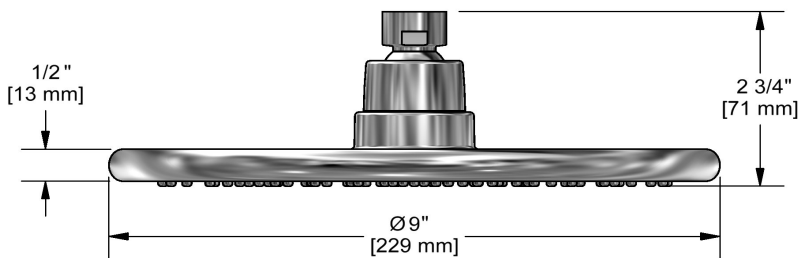

23 cm (9") shower head
P428

Specifications

Descriptions

- Scale-free
- 1/2" inlet female NPT
- Swivel

Available flows

- 7.6 L/min, 2.0 gpm (US) 60psi
- 5.69 L/min, 1.5 gpm (US) 60psi (**P428-15**)

Certifications

- CSA B125.1
- ASME A112.18.1
- CMR248 Approval

cUPC®

Sizes, models and finishes may differ from those presented.

Warranty

This **Riobel PRO**, product you have purchased carries a Limited LIFETIME warranty on their cartridge. All working parts and finishes are guaranteed for a period of five (5) years from the initial purchase date against all manufacturing defects. All electric and/or electronic parts are covered by a 5-years limited warranty. The warranty offered on our products will be honored only if the installation is performed by a certified master plumber.