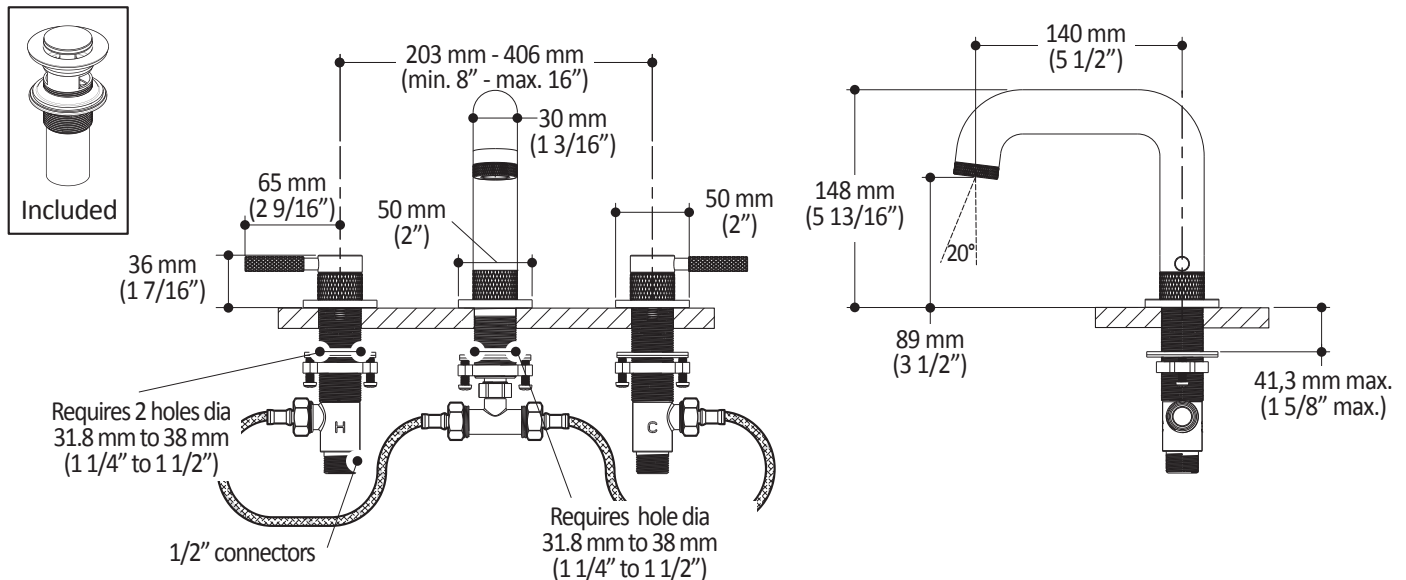

Product dimensions:

Important: Dimensions are approximated and are subject to changes. Please refer to the installation instructions.

ONCE UPON A TIME...WATER®

1355, 2e Rue du Parc industriel
Sainte-Marie (Québec)
Canada G6E 1G9

T 418-387-9090
1-877-GO-KALIA (1-877-465-2542)
F 418 387-9089

kaliastyle.com