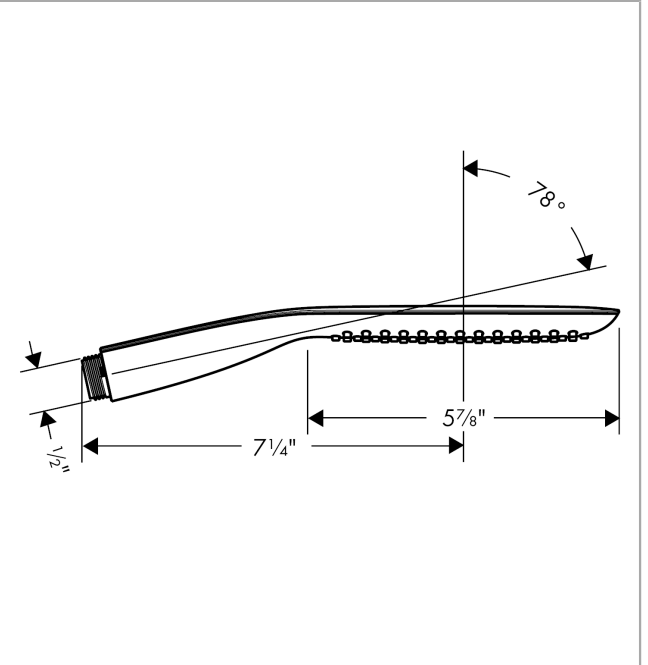

PuraVida

Handshower 150 1-Jet, 2.5 GPM

Finishes : **chrome** Part no. : **28558001**

Description

Features

- 67 no-clog spray channels
- Spray modes: Rain
- Flow: 2.5 GPM

Item details

List Price \$ 155.00

Technology

Compliance

Product image

Scale drawing

PuraVida

Handshower 150 1-Jet, 2.5 GPM

Finishes : **chrome** Part no. : **28558001**

Exploded drawing

Year of production: >10/09

PuraVida**Handshower 150 1-Jet, 2.5 GPM**Finishes : **chrome** Part no. : **28558001****Spare parts list**

Year of production: >10/09

Pos.	Description	Part no.	Price	PU
1	filter packing	94246000	-	1