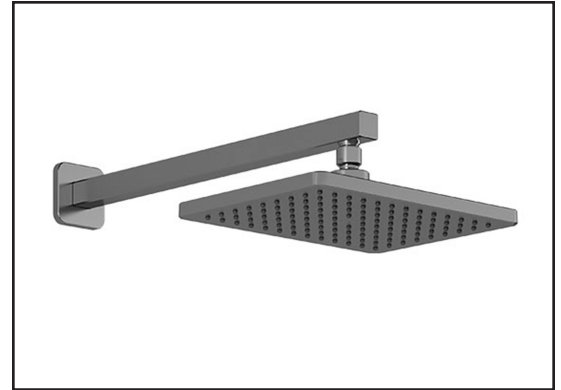

Kalia

ONCE UPON A TIME...WATER®

BF1626 Rainhead with 90° Wallarm

SPÉCIFICATIONS

Features

- Male water inlet 1/2NPT on vertical arm
- Rainhead dimension:
  260 mm x 188 mm x 16 mm (10 1/4" x 7 3/8" x 5/8")
- Soft tips for easy cleaning of limescale
- Adjustable orientation swivel
- Solid brass arm and plastic rainhead construction

Colors (Finishes)

- Chrome: BF1626-110
- Pure Nickel PVD: BF1626-125
- Matte Black: BF1626-160

Maximum flow rate

- 9.5 L/min (2.5 gpm) at 80 psi

Installation Notes

This product must be installed following the installation instructions provided.

WARRANTY

Kalia Inc. guarantees all aspects of its products to be free of defects in material and workmanship for normal residential use. **Refer to the warranty included with the Kalia products for details.**

Product dimensions: