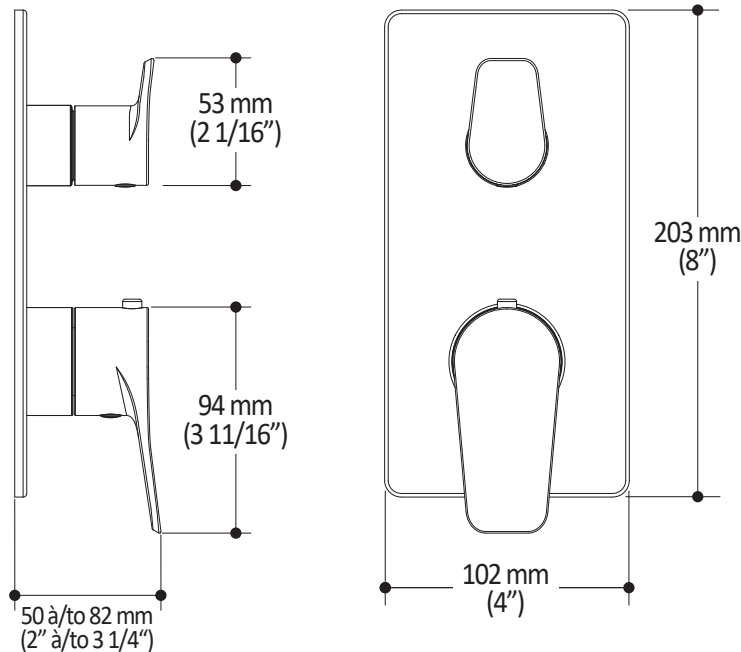

Important: Dimensions are approximated and are subject to changes. Please refer to the installation instructions.

ONCE UPON A TIME...WATER®

1355, 2nd Street, Industrial Park
Sainte-Marie (Québec)
Canada G6E 1G9

T 418-387-9090
1-877-GO-KALIA (1-87- 465-2542)
F 418 387-9089

KaliaStyle.com