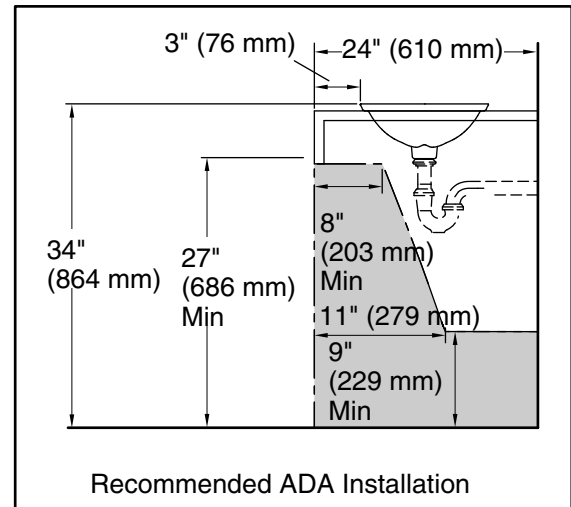

Features

- Rectangular basin with subtle lift at edges
- Wading pool design accommodates a wide variety of faucets
- No faucet holes; requires wall- or counter-mount faucet

Material

- Vitreous china

Installation

See website for detailed warranty information.

Available Colors/Finishes

Color tiles intended for reference only.

Color	Code	Description
	0	White
	96	Biscuit
	7	Black Black™

Technical Information

All product dimensions are nominal.

Bowl configuration: Single

Bowl area (Only): Length: 21-1/8" (536 mm)
Width: 14-9/16" (370 mm)
Bowl depth: 4-1/8" (105 mm)
Water depth: 4-1/8" (105 mm)

With overflow: No

Template: 1242828, required, included