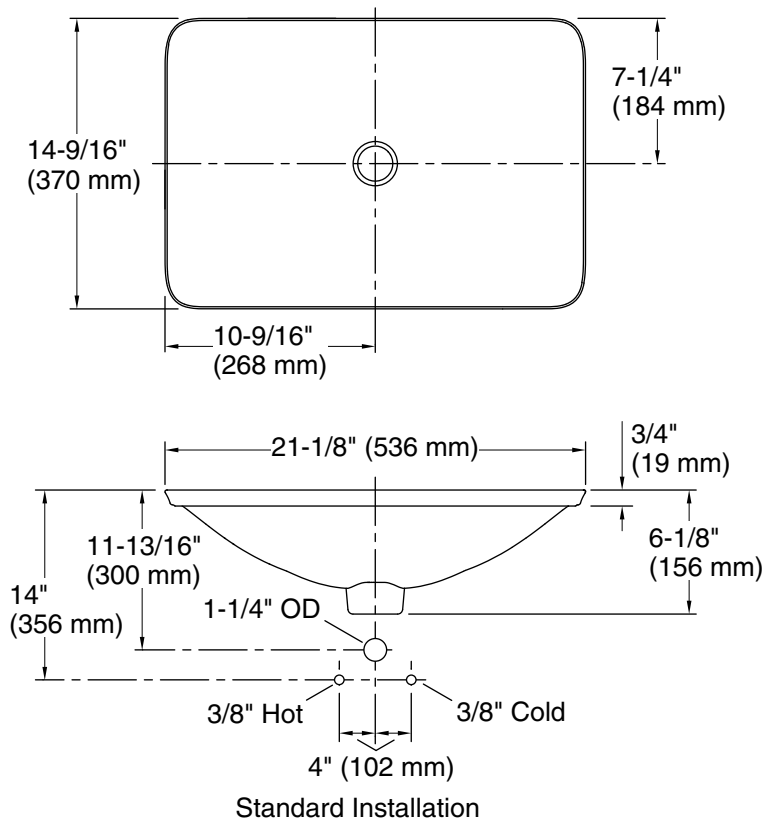

Features

- Rectangular basin with subtle lift at edges
- Wading pool design accommodates a wide variety of faucets
- No faucet holes; requires wall- or counter-mount faucet

Material

- Vitreous china

Installation

See website for detailed warranty information.

Available Colors/Finishes

Color tiles intended for reference only.

Color	Code	Description
	0	White
	96	Biscuit
	7	Black Black™

Technical Information

All product dimensions are nominal.

Bowl configuration: Single

Bowl area (Only): Length: 21-1/8" (536 mm)
Width: 14-9/16" (370 mm)
Bowl depth: 4-1/8" (105 mm)
Water depth: 4-1/8" (105 mm)

With overflow: No

Template: 1242828, required, included