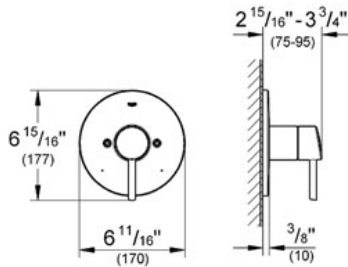

CONCETTO  
Pressure Balance Valve Trimset  
MODEL # 19457

GROHE CANADA, INC. | 5900 Avebury Road, Mississauga, Ontario, Canada L5R 3M3  
Phone: 905-271-2929 | Fax: 905-271-9494 | info@grohe.ca

Pure Freude  
an Wasser

GROHE

ADA

**Product Description:**  
Pressure Balance Valve Trimset

**Standard Specification:**

- Without concealed body
- For use with Grohsafe Rough-In Valve 35 015
- Escutcheon with wall sealing

**Applicable Codes & Standards:**