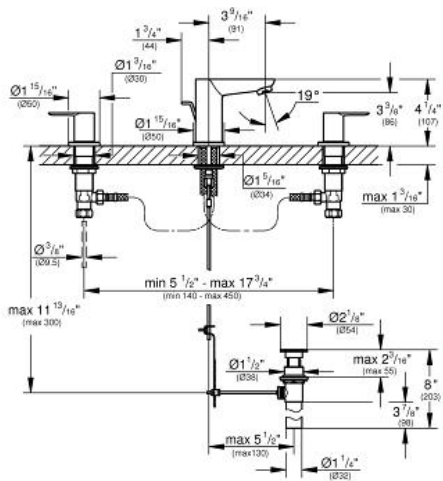

BAULOOP  
Three-hole basin mixer 1/2"  
MODEL # 20225000

Pure Freude  
an Wasser

GROHE

GROHE CANADA, INC. | 5900 Avebury Road, Mississauga, Ontario, Canada L5R 3M3  
Phone: 905-271-2929 | Fax: 905-271-9494 | info@grohe.ca

**Product Description:**  
Three-hole basin mixer 1/2"

**Standard Specification:**

- Solid brass body
- Metal lever
- Ceramic headpart
- Spout with mousseur
- Pop-up waste set 1 1/4"
- Stainless steel flex lines
- Max Flow Rate: 1.5 gpm (5.7 L/min)