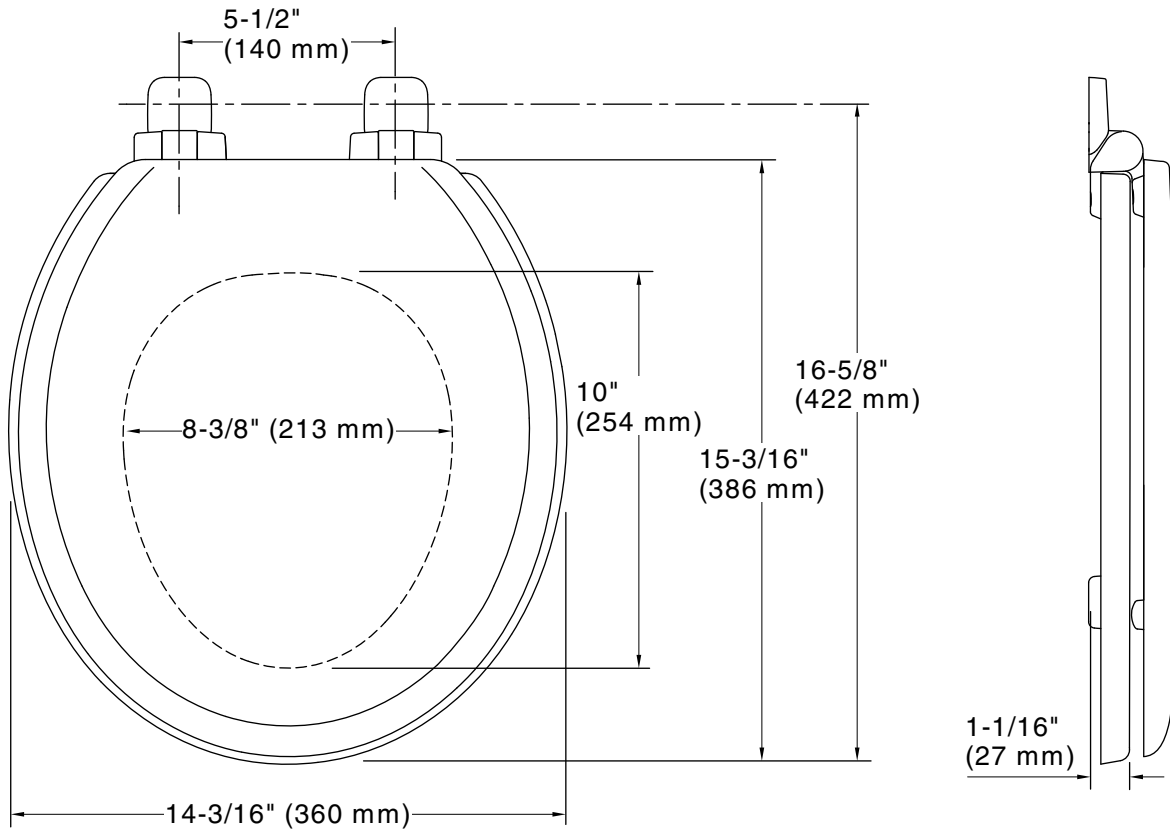

**Color Code Description**

|   |    |         |
|---|----|---------|
|  | 0  | White   |
|  | 96 | Biscuit |

### Technical Information

All product dimensions are nominal.

Seat shape type: Round-front  
Seat front type: Closed-front  
Seat-mounting holes: 5-1/2" (140 mm)