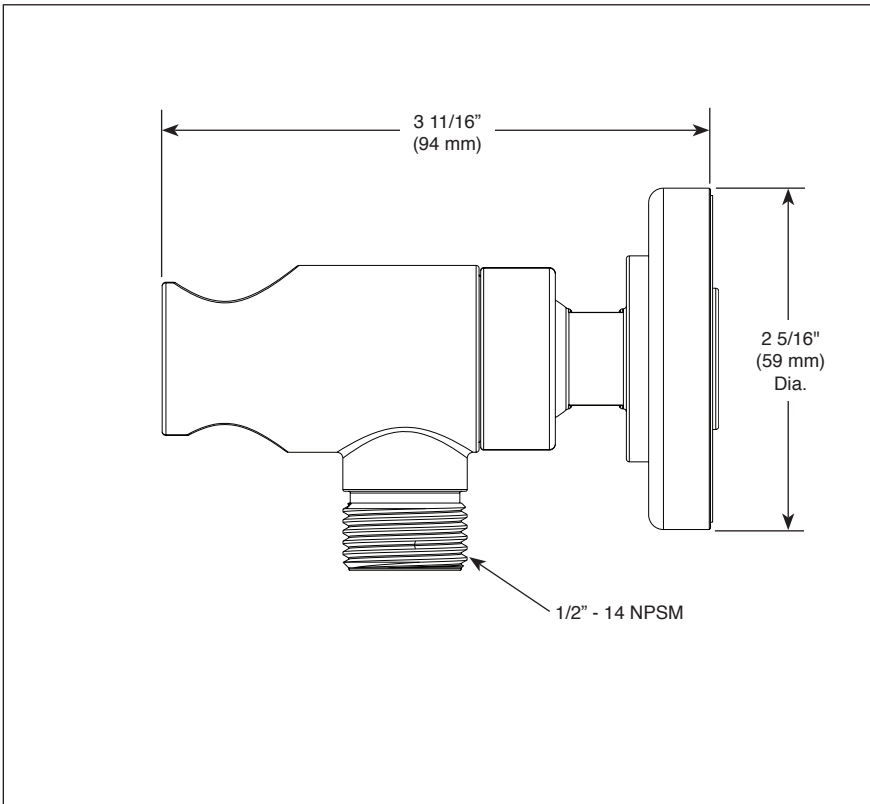

BRIZO®

WALL MOUNT BRACKET

STANDARD SPECIFICATIONS:

- Pivoting wall mount bracket with integrated hose connection
- Wall mount bracket swivel angle is 40° (20° per side)

WARRANTY

- Parts and Finish - Lifetime limited warranty; or for commercial purchasers, 10 years for multi-family residential (apartments and condominiums) and 5 years for all other commercial uses, in each case from the date of purchase.
- Electronic Parts and Batteries (if applicable) - 5 years from the date of purchase; or for commercial purchasers, 1 year from the date of purchase. No warranty is provided on batteries.

COMPLIES WITH:

- ASME A112.18.1 / CSA B125.1

Submitted Model No.: _____
 Specific Features: _____

▲ Designate finish suffix