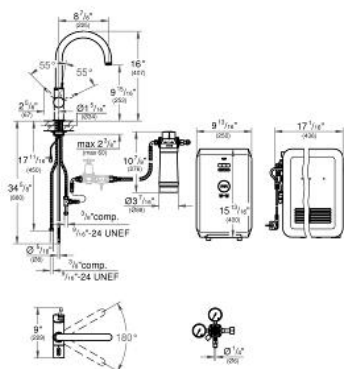

GROHE BLUE CHILLED & SPARKLING Starter kit

MODEL # 31251001

Pure Freude
an Wasser

GROHE

ADA

Product Description:

GROHE BLUE CHILLED & SPARKLING Starter kit

Standard Specification:

- GROHE Blue single-lever faucet with filter function
- Single hole installation
- Separate handle for 3 settings of filtered and chilled drinking water: still, medium, full sparkling
- 1/2" cartridge
- GROHE StarLight finish
- GROHE SilkMove 1.4" (35 mm) ceramic cartridge
- Adjustable flow rate limiter
- Swivel Spout
- Separate internal water ways for filtered and non-filtered water
- Stainless steel flex lines
- GROHE Blue Cube
- 270 Watt cooling unit, 115 V, 60 Hz
- Type of protection IP 21
- GROHE Blue 600 l filter, filter head with flexible adjustment
- Max Flow Rate: 1.75 gpm (6.6 L/min)
- Only food and beverage grade or medical grade CO2 can be used with the Blue C&S systems
- Grohe Blue Chilled & Sparkling cannot be used with softened water. Any water hardness measurement below 2.0 grains per gallon (35PPM) prevents carbonation.

Applicable Codes & Standards:

- NSF 61
- ASME A112.18.1/CSA B125.1
- US Federal and State material regulations
- ICC/ANSI A117.1

Color:

- 31251001 StarLight Chrome