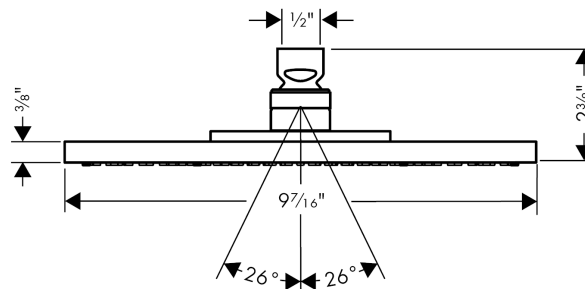

Axor Downpour 240 AIR 1-Jet Showerhead

Finishes : **chrome** Part no. : **28494001**

Description

Features

- 180 no-clog spray channels
- Spray modes: RainAir
- Flow: 2.5 GPM
- Fully-finished matching spray face

Optional accessories

- Raindance Showerarm, 15" (#27413USA)
- Raindance Showerarm, 9" (#27422USA)
- Extension Pipe for Ceiling Mount (#27479XXX)

Item details

List Price \$ 820.00

Technology

Compliance

Product image

Scale drawing

Axor Downpour 240 AIR 1-Jet Showerhead
Finishes : **chrome** Part no. : **28494001**

Exploded drawing

Year of production: >04/04

Axor Downpour 240 AIR 1-Jet Showerhead

Finishes : **chrome** Part no. : **28494001**

Spare parts list

Year of production: >04/04

| Pos. | Description | Part no. | Price | PU |
|------|-----------------------|----------|-------|----|
| 1 | filter packing | 88649000 | - | 1 |
| 2 | ball joint | 98941000 | - | 1 |
| 3 | lock washer | 98942000 | - | 1 |
| 4 | nut | 97958000 | - | 1 |
| 5 | lever collar | 97536000 | - | 1 |
| 6 | seal | 97606000 | - | 1 |
| 7 | air jet | 95794000 | - | 1 |
| 8 | hollow set screw M4x6 | 97767000 | - | 1 |