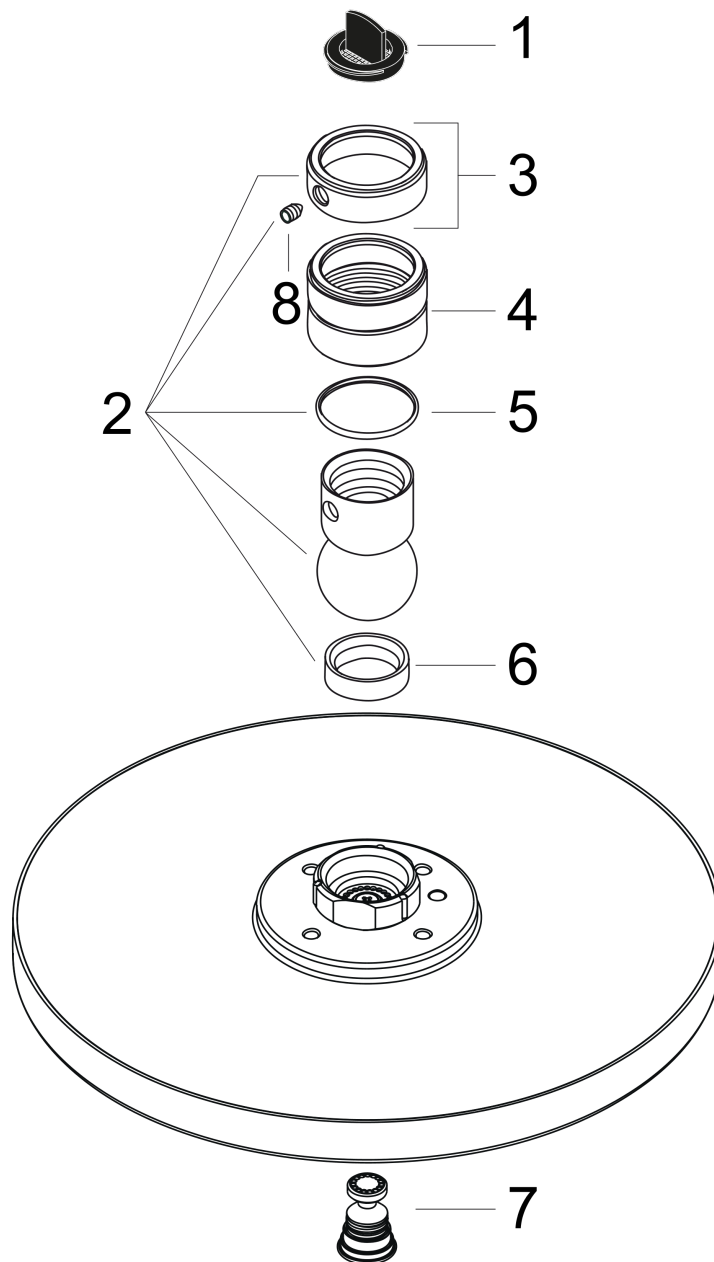

Axor Downpour 240 AIR 1-Jet Showerhead

Finishes : **chrome** Part no. : **28494001**

Description

Features

- 180 no-clog spray channels
- Spray modes: RainAir
- Flow: 2.5 GPM
- Fully-finished matching spray face

Optional accessories

- Raindance Showerarm, 15" (#27413USA)
- Raindance Showerarm, 9" (#27422USA)
- Extension Pipe for Ceiling Mount (#27479XXX)

Item details

List Price \$ 820.00

Technology

Compliance

Product image

Scale drawing

Axor Downpour 240 AIR 1-Jet Showerhead
Finishes : **chrome** Part no. : **28494001**

Exploded drawing

Year of production: >04/04

Axor Downpour 240 AIR 1-Jet Showerhead

Finishes : **chrome** Part no. : **28494001**

Spare parts list

Year of production: >04/04

| Pos. | Description | Part no. | Price | PU |
|------|-----------------------|----------|-------|----|
| 1 | filter packing | 88649000 | - | 1 |
| 2 | ball joint | 98941000 | - | 1 |
| 3 | lock washer | 98942000 | - | 1 |
| 4 | nut | 97958000 | - | 1 |
| 5 | lever collar | 97536000 | - | 1 |
| 6 | seal | 97606000 | - | 1 |
| 7 | air jet | 95794000 | - | 1 |
| 8 | hollow set screw M4x6 | 97767000 | - | 1 |