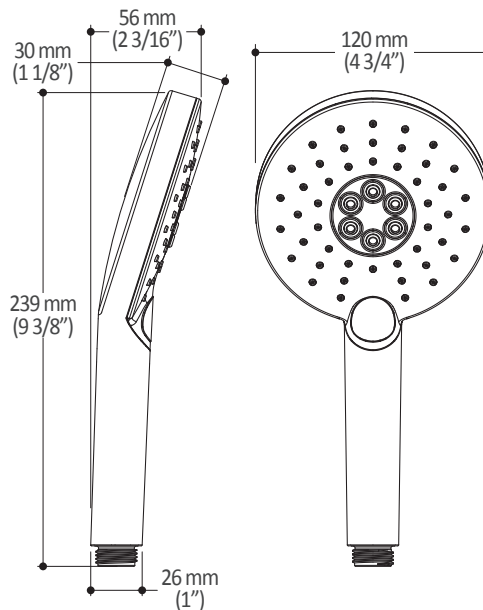

ONCE UPON A TIME...WATER®

104286

2-jet handshower

SPECIFICATIONS

Features

- Dimension: 120 mm (4 3/4")
- Anti-scale system with soft sprays
- Male water inlet G1/2
- 2 direct functions and 1 shared function

Colors (Finishes)

- Chrome: 104286-110
- Pure Nickel PVD: 104286-125
- Matte Black: 104286-160

Maximum flow rate

- 7.6 L/min. (2 gpm) at g0 psi

Certifications

The specified model meets or exceeds the following standards;

Product dimensions:

Important : Dimensions are approximated and are subject to changes. Please refer to the installation instructions.

ONCE UPON A TIME...WATER®

1355, 2nd Street, Industrial Park
Sainte-Marie (Québec)
Canada G6E 1G9