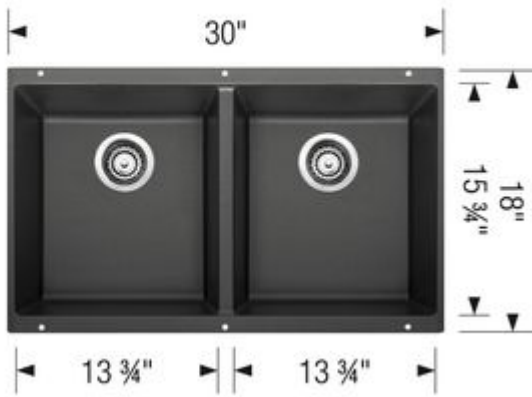

Metallic grey

White

SILGRANIT®

Item No. 400581

Spec sheets/DXF

Top View

Scope of supply

3 1/2" (90 mm) stainless steel strainers, clips, template

Design tips

Width of base unit : 840 mm

Bowl depth: 8" (205 mm) / 8" (205 mm)

Depending on cabinet construction, a different cabinet size may be required. Consult the cabinet manufacturer.

Faucets

BLANCO RITA DUAL SPRAY