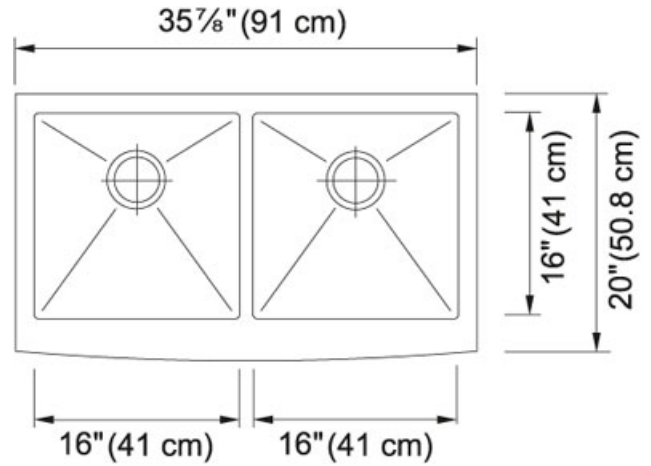

Stainless Steel | 123.0055.615

FAMILY : Sinks | FINISH : Stainless Steel | MODEL : KCFD36B-9-10BG | INSTALLATION TYPE : Apron front | PRODUCT LINE : Apron Front | SERIES : Kindred Collection

TECHNICAL DATA

Width overall	20"
Length overall	35 7/8"
Width of large bowl	16"
Length of large bowl	16"
Depth of large bowl	9"
Cut-Out Template	Yes
Cabinet Size	36"
Number of Bowls	2
Waste Outlet Diameter	3 1/2"; no pop up
Faucet Hole	None
Type of Material	18 Gauge Stainless Steel
Surface Finish	Commercial Satin
Special feature	Bottom grid included
Width of small bowl	16"
Length of small bowl	16"
Depth of small bowl	9"
Edge profile	CURVED
Waste Kit Included	YES