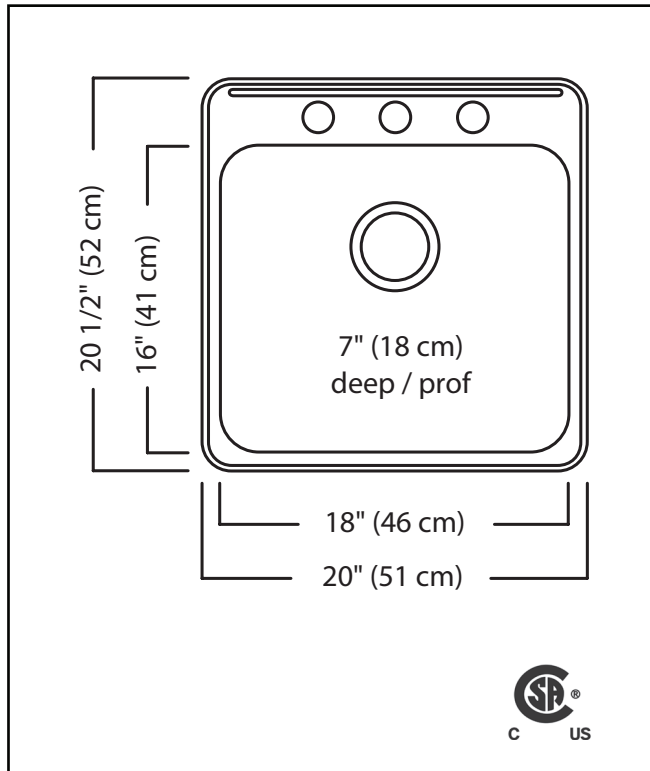

KINDRED

STEEL QUEEN

SINGLE BOWL 20 GAUGE TOPMOUNT/DROP IN

MODEL: QSL2020-7-4 (4 FAUCET HOLES)

MODEL: QSL2020-7-3 (3 FAUCET HOLES)

MODEL: QSL2020-7-1 (1 FAUCET HOLE)

- ✓ EZ Torque hassle-free installation system that simplifies the installation process...just drop and drill
- ✓ Sound dampening system that reduces excess noise from running water and disposal vibration
- ✓ Rear off-set drain maximizes the usable bottom surface of the bowl while also creating extra cabinet space beneath the sink
- ✓ Resilient finish offers lasting durability

TECHNICAL FEATURES

OVERALL SINK SIZE (OD)	20 1/2" FB x 20" LR
BOWL SIZE (ID)	16" FB x 18" LR x 7" DP
MINIMUM CABINET SIZE	24"
MATERIAL	20 Gauge
CORNER RADIUS	50 mm
STAINLESS STEEL FINISH	Satin Finish with Mirror Finished Rim
DRAIN HOLE LOCATION	Rear
INSTALLATION TYPE	Topmount/Drop In
SOUND COATING	Undercoating
WEIGHT	9.2 lbs
WARRANTY	Limited Lifetime
COUNTRY OF ORIGIN	Canada