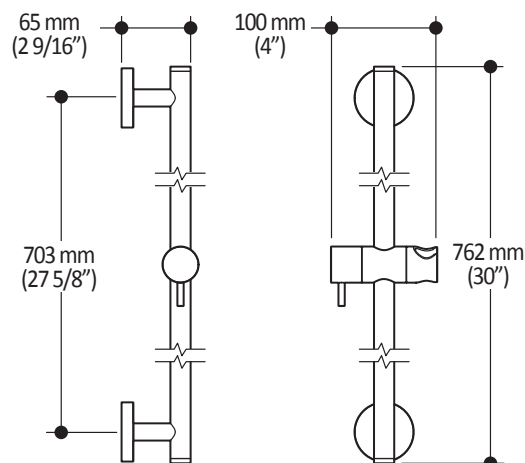

Important: Dimensions are approximated and are subject to changes. Please refer to the installation instructions.

Kalia inc.
1355, 2nd Street
Sainte-Marie (Quebec)
Canada G6E 1G9

t. 1-418-387-9090
1 877 GO KALIA (1-877-465-2542)
f. 1-418-387-9089
www.KaliaStyle.com