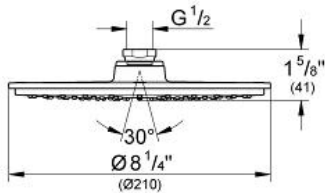

RAINSHOWER COSMOPOLITAN
210
Shower Head 1 Spray
MODEL # 28373000

Pure Freude
an Wasser

Product Description:
RAINSHOWER COSMOPOLITAN 210
Shower Head 1 Spray

Standard Specification:

- Rain spray pattern (1 spray-rain)
- Metal
- 120 spray nozzles
- With ball joint
- Rotation angle $\pm 15^\circ$
- 1/2" Connection thread
- 2.5 gpm (9.5 l/min) flow limiter
- **GROHE DreamSpray** perfect flow
- **GROHE StarLight** chrome finish
- **SpeedClean** anti-lime system
- Max Flow Rate 2.5 gpm at 80 psi (9.5 L/min)

Applicable Codes & Standards:

- Energy Policy Act of 1992
- ASME A112.18.1/CSA B125.1

Color:

- 28373000 StarLight Chrome