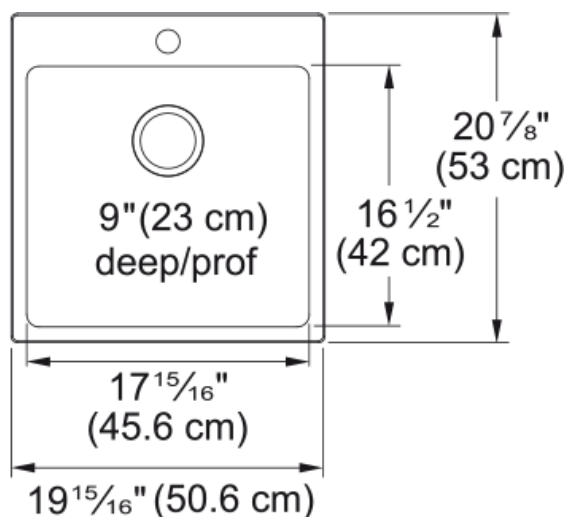

Brookmore Drop In Sink - BSL2120-9-1 | 101.0636.976

Brookmore Collection 20-in x 21-in Drop in 1-Hole Single Bowl Stainless Steel Bar / Prep Sink. The Brookmore stainless steel sink collection will create something truly unique that fits both prepping and cleaning needs. Made with high-quality 18-gauge stainless steel with a rich chromium content that helps shield the material from corrosion and prevents bacterial growth. This sink features the EZ Torque™ simplified fastener system that lets you quickly drop and drill your sink into place, securely locking the sink to the countertop. The spacious 9" deep bowl is perfect for soaking and washing stacks of dishes, and the sound-dampening system goes to work to reduce the noise caused by a garbage disposal or running water.

Aspect

Sink type	Sink
Type of material	Stainless steel
Number of bowls	1
Color	Steel
Surface finish	Pearl

Product Dimensions

Exterior size: right to left	19.921
Exterior size: front to back	20.866
Large bowl size: right to left	17.953
Large bowl size: front to back	16.535
Large bowl: depth	9.055

Installation

Minimum cabinet size	24"
----------------------	-----

Product specifications

Installation type	Topmount / drop in
Drain hole	3 1/2"
Position of drainer	No drainer

Product identification

Product brand	Kindred
Collection	Brookmore
Certified by	IAPMO