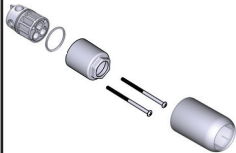

# MOEN®

ORDER BY PART NUMBER

Trim can be used with WMV130series

Model	Finish
WTS9021	Chrome
WTS9021BN	Brushed Nickel
WTS9021NL	Nickel
WTS9021ORB	Oil Rubbed Bronze
WTS9021BL	Matte Black

**OPTIONNAL: 1" Handle Extension Kit**

Model	Finish
210572	Chrome
210572NL	Nickel
210572BN	Brushed Nickel
210572ORB	Oil Rubbed Bronze
210572BL	Matte Black

## Illustrated Parts

### Belfield™

One-Handle Wallmount Tub Filler Trim

ID	Kit Description	Kit Number	Finish
A	Handle Kit	200784	Chrome
		200794BN	Brushed Nickel
		200794NL	Nickel
		200784ORB	Oil Rubbed Bronze
		200784BL	Matte Black
B	Set Screw (Requires 3/32" Hex Key)	40057	N/A
C	Escutcheon Kit	210577	Chrome
		210577BN	Brushed Nickel
		210577NL	Nickel
		210577ORB	Oil Rubbed Bronze
		210577BL	Matte Black
D	Backing Plate Screw (x2)	200764	N/A
E	Snap Ring	210568	N/A
F	Backing Plate	210565	N/A
G	Sleeve	200776	Chrome
		200776BN	Brushed Nickel
		200776NL	Nickel
		200776ORB	Oil Rubbed Bronze
		200776BL	Matte Black
H	Cartridge Nut	210563	N/A
I	Cartridge Assembly	1215	N/A
J	Tub Spout (Slip Fit)	TF193371	Chrome
		TF193371BN	Brushed Nickel
		TF193371NL	Nickel
		TF193371ORB	Oil Rubbed Bronze
		TF193371BL	Matte Black
K	Stream Straightener Kit	128884	N/A