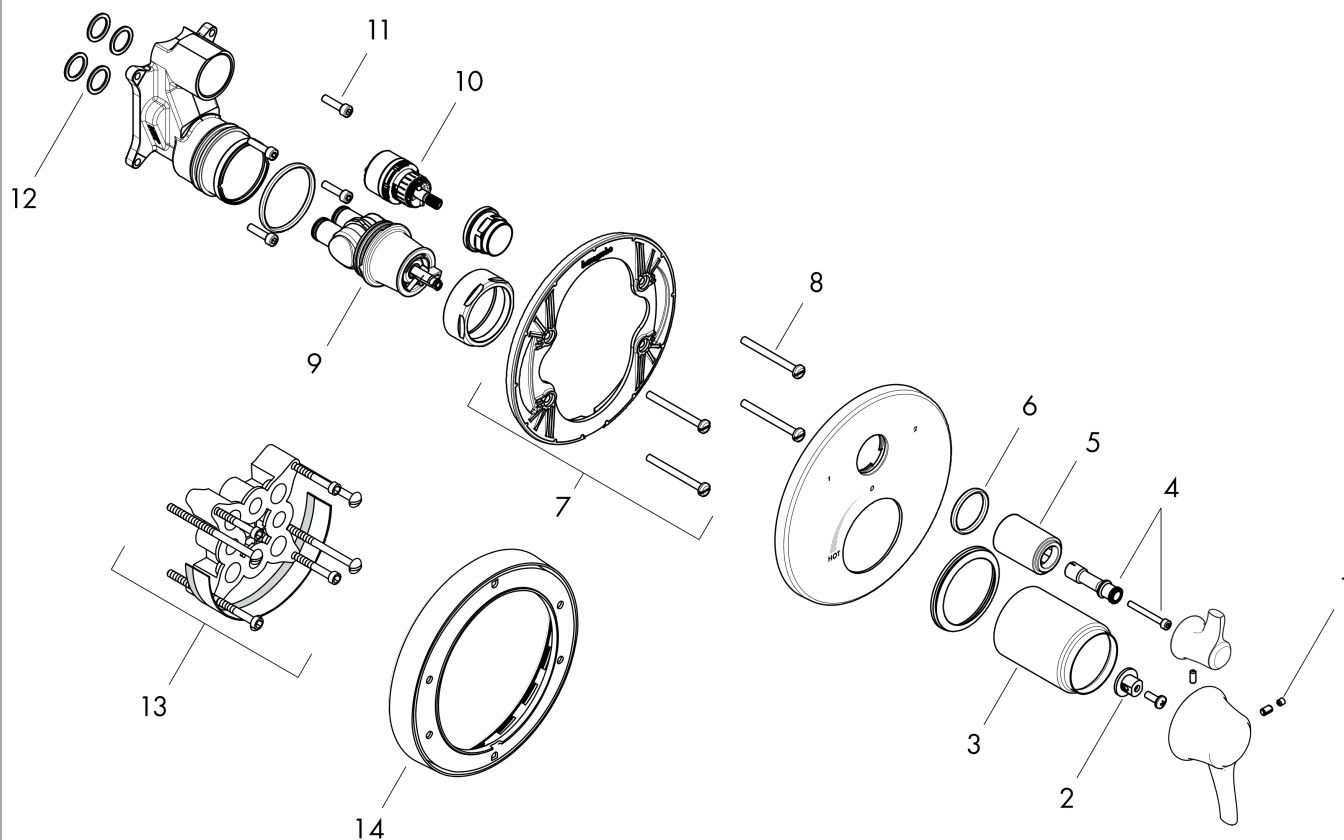

Ecostat Classic
Pressure Balance Trim with Diverter, Round
 Finishes : **chrome** Part no. : **04449000**

Exploded drawing

Year of production: >04/12

Ecostat Classic
Pressure Balance Trim with Diverter, Round
 Finishes : **chrome** Part no. : **04449000**

Spare parts list

Year of production: >04/12

Pos.	Description	Part no.	Price	PU
1	screw cover	95181000	-	1
2	adapter for handle	92756000	-	1
3	sleeve	88765000	-	1
4	adapter for handle	88772000	-	1
5	sleeve	95253000	-	1
6	O-ring 29x3	98371000	-	1
7	holder for escutcheon	98793000	-	1
8	set of fixing screws	96454000	-	1
9	cartridge, assy	88727000	-	1
10	shut off unit with selector	98283000	-	1
11	set of screws	96525000	-	1
12	O-ring 16x2	98133000	-	1
13	extension 25 mm	13595000	-	1
14	extension 22 mm (Ø 170 mm)	13596000	-	1
a	base body	01850181	-	1
b	set of fixing screws	97747000	-	1