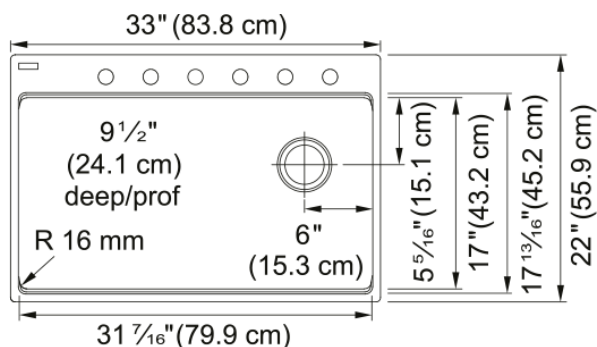

## Maris Topmount Sink MAG61031OW-PWT-S | 114.0637.921

33-in. x 22-in. Polar White Granite Topmount / Drop In Single Bowl Kitchen Sink. Large capacity 9 1/2" deep bowl provides a generous workspace for dishes and large cookware. Accessory rail system supports optional accessories and turns the sink into a functional workstation. Scratch resistant, fade resistant and impact resistant to retain its new appearance for years. Our integrated antimicrobial Sanitized technology helps to reduce odors and ensures safe protection against bacteria and mildew in your sink. Rear offset drain maximizes the usable surface of the bowl and creates extra cabinet space beneath the sink.

### Product Dimensions

Exterior size: right to left	33
Exterior size: front to back	22
Large bowl size: right to left	31.457
Large bowl size: front to back	17.154
Large bowl: depth	9.5

### Installation

Minimum cabinet size	36"
----------------------	-----

### Product specifications

Installation type	Topmount / drop in
Drain hole	3 1/2"
Position of drainer	No drainer