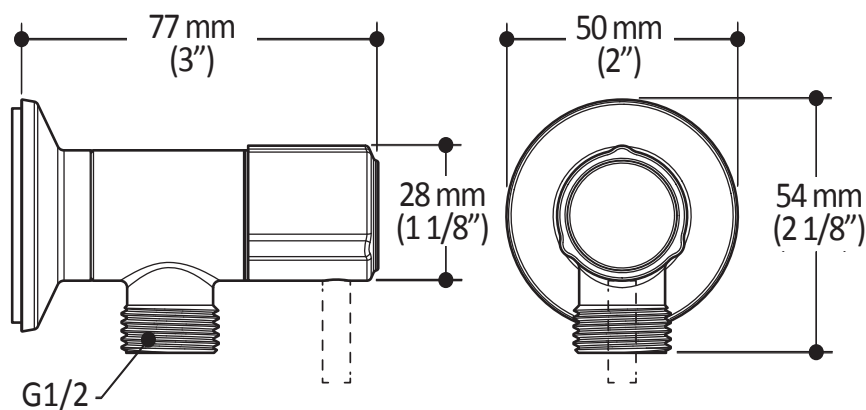

Important : Dimensions are approximated and are subject to changes. Please refer to the installation instructions.

ONCE UPON A TIME...WATER®

1355, 2nd Street, Industrial Park
Sainte-Marie (Québec)
Canada G6E 1G9

T 418-387-9090
1-877-GO-KALIA (1-87- 465-2542)
F 418 387-9089

KaliaStyle.com