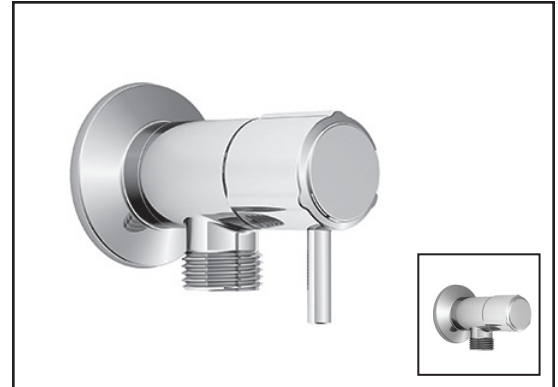

ONCE UPON A TIME...WATER®

102347

Wall Outlet with Volume Control

SPECIFICATIONS

Features

- Solid brass construction
- Female water inlet 1/2NPT
- Male water outlet G1/2
- Cartridge 3/4 with ceramic disc
- Check valve included
- Optional lever included

Colors (Finishes)

- Chrome: 102347-110

Certifications

The specified model meets or exceeds the following standards;

Installation Notes

This product must be installed following the installation instructions provided.