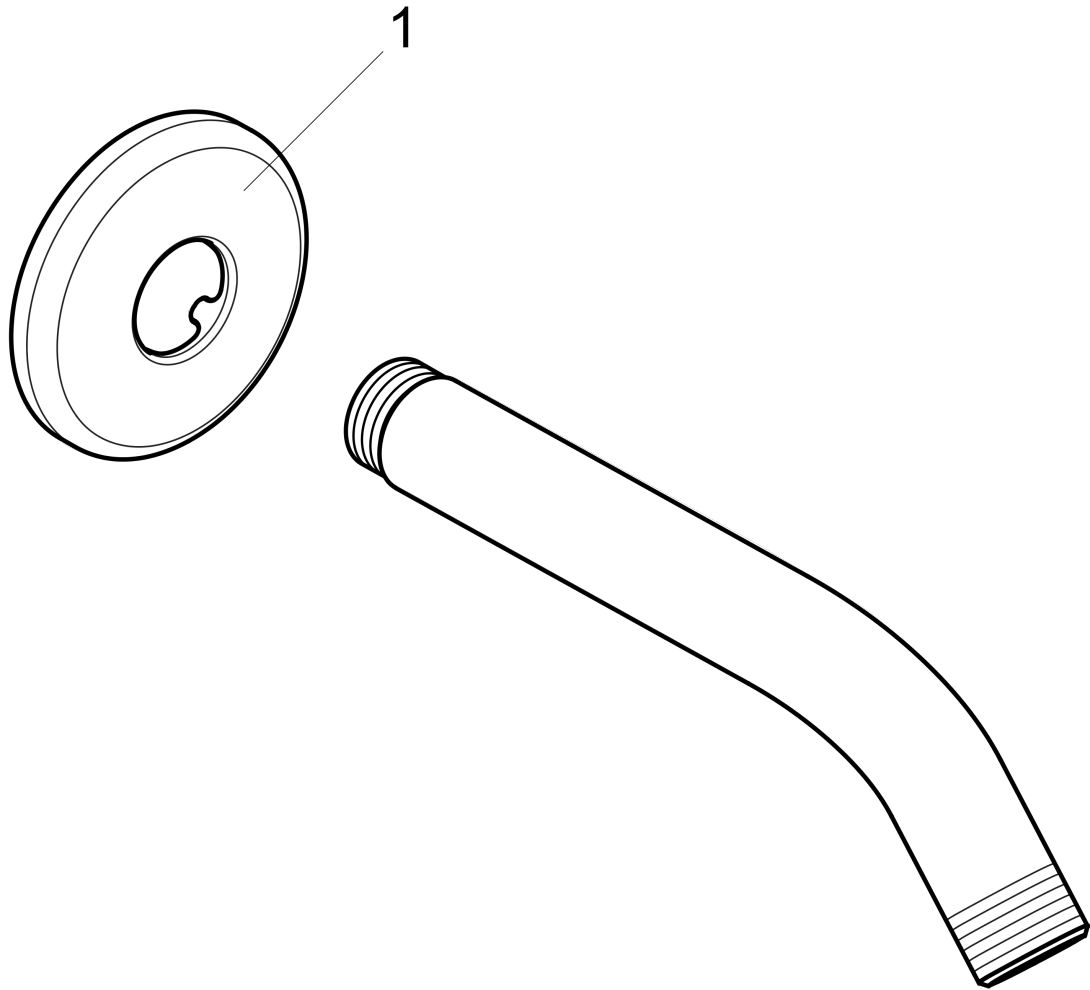

Showerarm Standard 6"

Finishes : **brushed nickel**

Part no. : **27411823**

Exploded drawing

Year of production: >03/07

Showerarm Standard 6"

Finishes : **brushed nickel** Part no. : **27411823**

Spare parts list

Year of production: >**03/07**

| Pos. | Description | Part no. | Price | PU |
|------|--------------------|----------|-------|----|
| 1 | escutcheon Ø 64 mm | 88536820 | - | 1 |