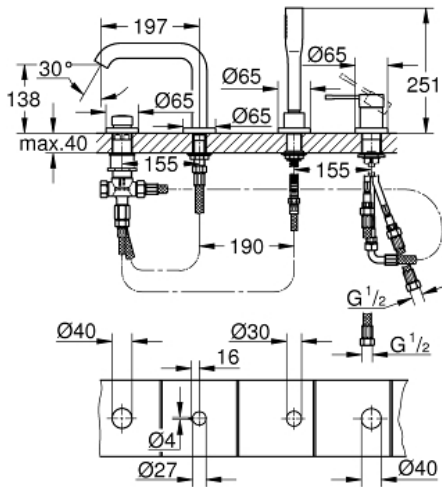

ESSENCE Four-Hole Bathtub Faucet with Handshower

MODEL # 19578001

GROHE CANADA, INC. | 5900 Avebury Road, Mississauga, Ontario, Canada L5R 3M3
Phone: 905-271-2929 | Fax: 905-271-9494 | info@grohe.ca

Pure Freude
an Wasser

ADA

C

Product Description: Four-Hole Bathtub Faucet with Handshower

Standard Specification:

- GROHE SilkMove ceramic cartridge
- With temperature limiter
- GROHE StarLight chrome finish
- OHM operating element
- Metal lever handle
- Bath inlet with mousseur
- Bath/shower diverter
- Hand shower
- Metal shower hose 2000 mm
- Stainless steel flex lines
- Connection for shower hose
- Protected against backflow
- For use with 29 037 000
- Min. recommended pressure: 15 psi

Applicable Codes & Standards:

- ASME A112.18.1/CSA B125.1
- US Federal and State material regulations
- ICC/ANSI A117.1

Color:

- 19578001 StarLight Chrome