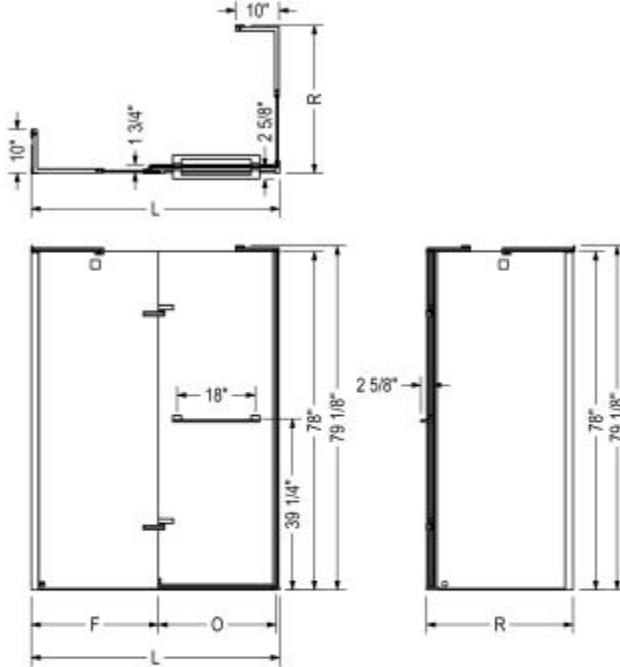

Capella 78 Return Panel for 36 in. Base

Model number:

139590-810-084-000

Dimensions: 78"

Installation: Return Panels

Material:

Standard Features:

- GlassShield® technology pre-installed - provides extra layer of security for homes with children or elderly residents
- 8 mm (5/16 in.) tempered glass with a height of 78 in.
- Includes a support arm to stabilize the panel
- 4 finishes: Chrome, Brushed Nickel, Matte Black and Dark Bronze
- Can be installed on the left or right side
- Offered in 32 and 36 in. wide to fit standard bases dimensions

Certifications

MAAX products adhere to one or more of the following certifications:

MAAX

Capella 78 Return Panel for 36 in. Base

Model number:

139590-810-084-000

Dimensions: 78"

Installation: Return Panels

Material:

STANDARD

Code	Description	L	F	R	O
139584	Capella 78" x 32 1/2" - 35 1/2"	32 1/2" - 35 1/2"	5 3/8"	-	23 3/4" - 26 3/4"
139586	Capella 78" x 44" - 47"	44" - 47"	16 7/8"	-	23 3/4" - 26 3/4"
139587	Capella 78" x 56" - 59"	56" - 59"	28 7/8"	-	23 3/4" - 26 3/4"
139588	Capella Return Panel 32"	-	-	29 11/16" - 30 11/16"	-
139590	Capella Return Panel 36"	-	-	33 11/16" - 34 11/16"	-

- Wall adjustment door = 3/4"
- Wall adjustment return panel = 1"

All dimensions are approximate. Structure measurements must be verified against the unit to ensure proper fit.

Dimensions

78 in.
(1981 mm)