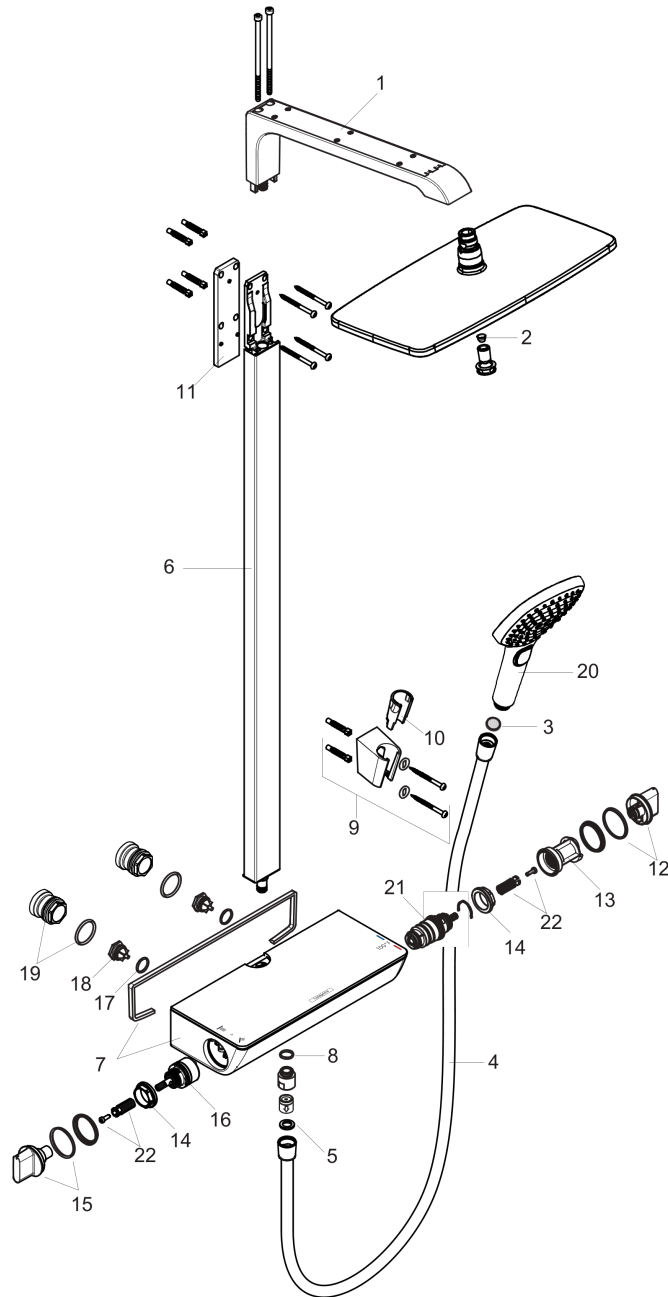

Raindance E
Showerpipe 360 1-Jet, 2.5 GPM
 Finishes : **white/chrome** Part no. : **27112401**

Exploded drawing

Year of production: >04/14

Raindance E

Showerpipe 360 1-Jet, 2.5 GPM

Finishes : **white/chrome** Part no. : **27112401**

Spare parts list

Year of production: >04/14

Pos.	Description	Part no.	PC	PU
1	shower arm	92267000	0	1
2	filter	97735000	0	1
3	filter packing	94246000	0	1
4	shower hose 1,60 m	28276003	0	1
5	seal	98058000	0	1
6	pipe with cover (850 mm)	92265000	0	1
7	escutcheon	98478401	0	1
8	O-ring 14x2	98129000	0	1
9	shower holder	28331000	0	1
10	guide	98918000	0	1
11	tile-matching-disk	95960000	0	1
12	handle for thermostat	95770000	0	1
13	safety set	95771000	0	1
14	nut	98913000	0	1
15	handle	95957000	0	1
16	shut off unit with selector	98283000	0	1
17	O-ring 17x2	98199000	0	1
18	non return valve (pressure-resistant up to 2 MPa)	95773000	0	1
19	set of S-unions	95772001	0	1
20	handshower	26521401	0	1
21	thermostat cartridge	98282000	0	1
22	handle fixing set	92130000	0	1