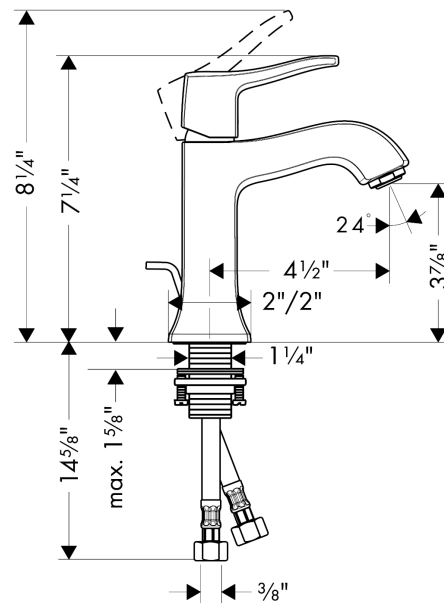

Metris C

Single-Hole Faucet 100 with Pop-Up Drain, 1.2 GPM

Finishes : **rubbed bronze** Part no. : **31075921**

Description

Features

- Aerated spray
- maximum Flow rate at 44 PSI: 1.2 GPM
- Ceramic cartridge
- pop-up waste set G 1
- Material waste set: metal

Technology

Compliance

Product image

Scale drawing

Metris C
Single-Hole Faucet 100 with Pop-Up Drain, 1.2 GPM
Finishes : **rubbed bronze** Part no. : **31075921**

Exploded drawing

Year of production: >07/16

Metris C
Single-Hole Faucet 100 with Pop-Up Drain, 1.2 GPM

 Finishes : **rubbed bronze** Part no. : **31075921**

Spare parts list

Year of production: >07/16

Pos.	Description	Part no.	Price	PU
1	handle	31291920	-	1
2	screw cover	96338000	-	1
3	flange	98863920	-	1
4	nut	98864000	-	1
5	cartridge, assy	95973001	-	1
6	locking screw for handle	95140000	-	1
7	seal	98865000	-	1
8	adapter for cartridge	98866000	-	1
9	aerator M24x1 (4,5 l/min)	92877920	-	1
10	fixing set (Ø 32)	13961000	-	1
11	pull rod	96657920	-	1
12	connection hose 18½" M8x0,75 3/8"	96321001	-	1
a	pop up waste	88509920	-	1
b	fixation extension 35 mm	13898000	-	1
c	lever collar	97548000	-	1