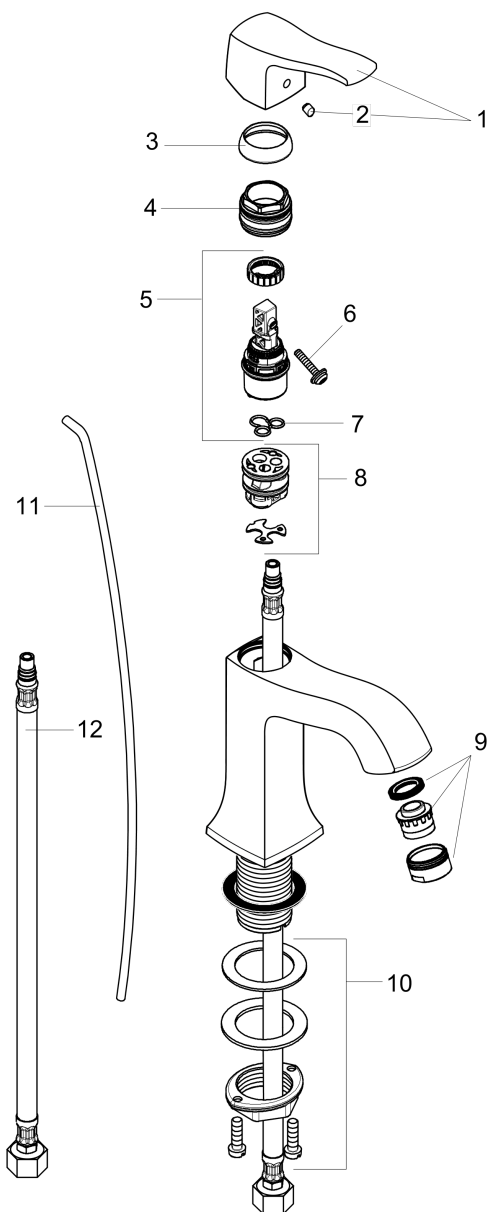

Metris C

Single-Hole Faucet 100 with Pop-Up Drain, 1.2 GPM

Finishes : **rubbed bronze** Part no. : **31075921**

Description

Features

- Aerated spray
- maximum Flow rate at 44 PSI: 1.2 GPM
- Ceramic cartridge
- pop-up waste set G 1
- Material waste set: metal

Technology

Compliance

Product image

Scale drawing

Metris C
Single-Hole Faucet 100 with Pop-Up Drain, 1.2 GPM
Finishes : **rubbed bronze** Part no. : **31075921**

Exploded drawing

Year of production: >07/16

Metris C
Single-Hole Faucet 100 with Pop-Up Drain, 1.2 GPM

 Finishes : **rubbed bronze** Part no. : **31075921**

Spare parts list

Year of production: >07/16

Pos.	Description	Part no.	Price	PU
1	handle	31291920	-	1
2	screw cover	96338000	-	1
3	flange	98863920	-	1
4	nut	98864000	-	1
5	cartridge, assy	95973001	-	1
6	locking screw for handle	95140000	-	1
7	seal	98865000	-	1
8	adapter for cartridge	98866000	-	1
9	aerator M24x1 (4,5 l/min)	92877920	-	1
10	fixing set (Ø 32)	13961000	-	1
11	pull rod	96657920	-	1
12	connection hose 18½" M8x0,75 3/8"	96321001	-	1
a	pop up waste	88509920	-	1
b	fixation extension 35 mm	13898000	-	1
c	lever collar	97548000	-	1