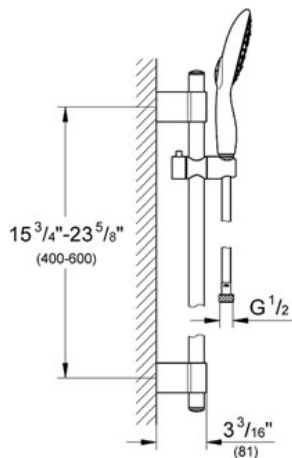

Product Description: Shower Set

Standard Specification:

Consisting of:

- Power&Soul 130 Hand shower (27 673 000)
- **GROHE EcoJoy**® 2.4 g flow limiter
- 24" shower bar (27 784 000)
- With wall holders
- 69" Silverflex shower hose (28 388 000)
- **Twistfree** to prevent hose from twisting
- **GROHE DreamSpray**® perfect spray pattern
- **GROHE StarLight**® finish
- **SpeedClean** anti-lime system

Applicable Codes & Standards:

- Energy Policy Act of 1992
- ASME A112.18.1/CSA B125.1

Color:

- 27736 000 chrome