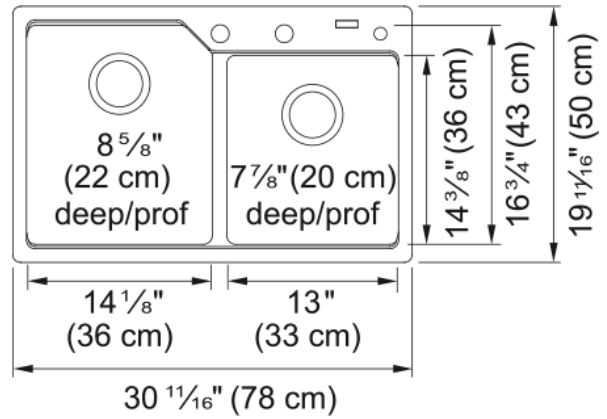

Urban Drop In Sink - MGCM2031-9SG | 114.0643.387

Urban Series 31-in x 20-in Drop In Double Bowl Granite Kitchen Sink in Stone Grey. The natural textures and earth tones of our Urban Granite drop in sink collection will elevate your kitchen to match any contemporary or organic modern inspired style. This sink is made from high-quality quartz and acrylic resin and is robust enough to withstand hot pans straight from the oven. The Sanitized® hygiene feature will protect your sink from odor-causing bacteria and reduce your clean-up time. An integrated accessory rail allows you to slide custom-fit accessories across the sink for efficient food prep and clean-up. Custom-fit accessories sold separately

Aspect

Sink type	Sink
Type of material	Granite
Number of bowls	2
Color	Stone grey
Surface finish	None

Product Dimensions

Exterior size: right to left	30.709
Exterior size: front to back	19.685
Large bowl size: right to left	14.134
Large bowl size: front to back	16.732
Large bowl: depth	8.661
Small bowl size: right to left	13.071
Small bowl size: front to back	14.331
Small bowl: depth	7.874

Installation

Minimum cabinet size	33"

Product specifications

Installation type	Topmount / drop in
Drain hole	3 1/2"
Position of drainer	No drainer

Product identification

Product brand	Kindred
Collection	Urban
Certified by	CUPC

Features