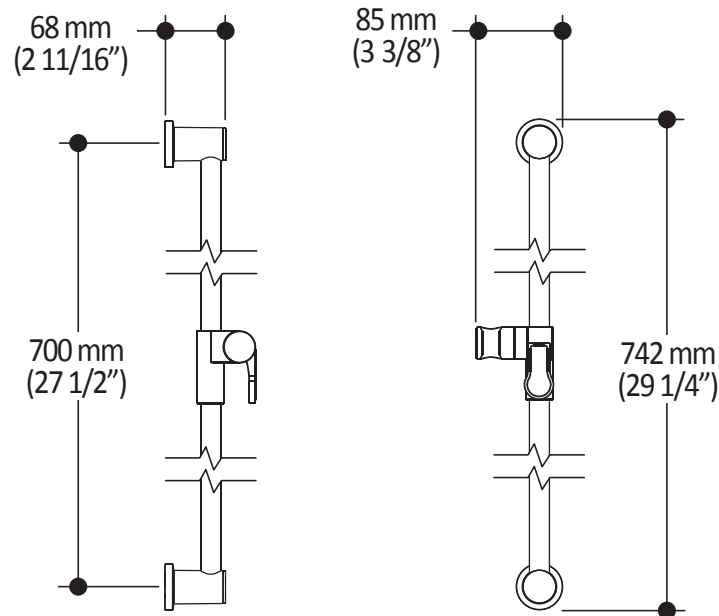

Kalia

ONCE UPON A TIME...WATER®

103577

Wallbar for handshower

SPÉCIFICATIONS

Features

- Total height of 742 mm (30")
- Easy-to-use gliding system
- Locking system

Colors (Finishes)

Product dimensions:

Important : Dimensions are approximated and are subject to changes. Please refer to the installation instructions.

Kalia

ONCE UPON A TIME...WATER®

1355, 2nd Street, Industrial Park
Sainte-Marie (Québec)
Canada G6E 1G9