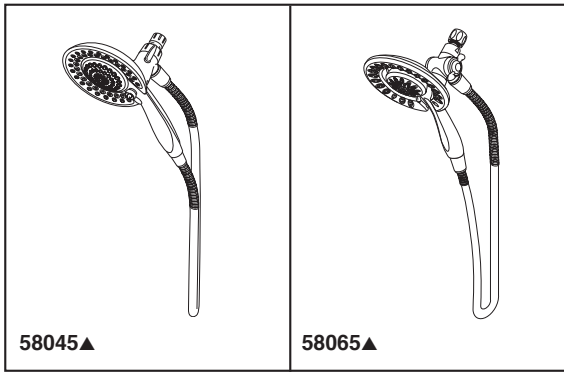

see what Delta can do™

IN2ITION®

- 2-In-1 Shower
- Certified Dual Check Valves

STANDARD SPECIFICATIONS:

- Max 2.5 gpm @ 80 psi, 9.5 L/min @ 550 kPa (58045)
- Max 1.75 gpm @ 80 psi, 6.6 L/min @ 550 kPa (58065)
- Integrated handshower docks securely into showerhead when not in use
- Multiple spray settings and pause feature - pause is a non-positive shut off
- 69" (1753 mm) ultra flex hose (58045)
- 60" - 82" (1524 mm - 2083 mm) stretchable metal hose (58065)
- Diverter allows for single or shared operation of showerhead and handshower

COMPLIES WITH:

- ASME A112.18.1 / CSA B125.1 ♦
- EPA WaterSense®

- ◆ Your Delta Faucet hand shower incorporates a backflow protection system that has been tested to be in compliance with ASME A112.18.3, CSA B125.1 and ASME A112.18.1. It incorporates two certified check valves in series, which operate independently and are integral, non-serviceable parts of the wand assembly.

Submitted Model No.: _____

Specific Features: _____

58045▲ Showerhead 2.5 gpm

5 7/16" (137.9 mm)

11" (279 mm)

69" (1753 mm)

Full Spray Full Spray w/Massage Slow Massage

Fast Massage Pause

58065▲ Showerhead 1.75 gpm

6 7/32" (157.9 mm)

9 1/2" (241 mm)

60"-82" (1524 mm-2083 mm)

Full Spray Full Spray w/Massage

Fast Massage Pause

▲ Designate proper finish suffix

Delta reserves the right (1) to make changes in specifications and materials, and (2) to change or discontinue models, both without notice or obligation. Dimensions are for reference only. See current full-line price book or www.deltafaucet.com for finish options and product availability.