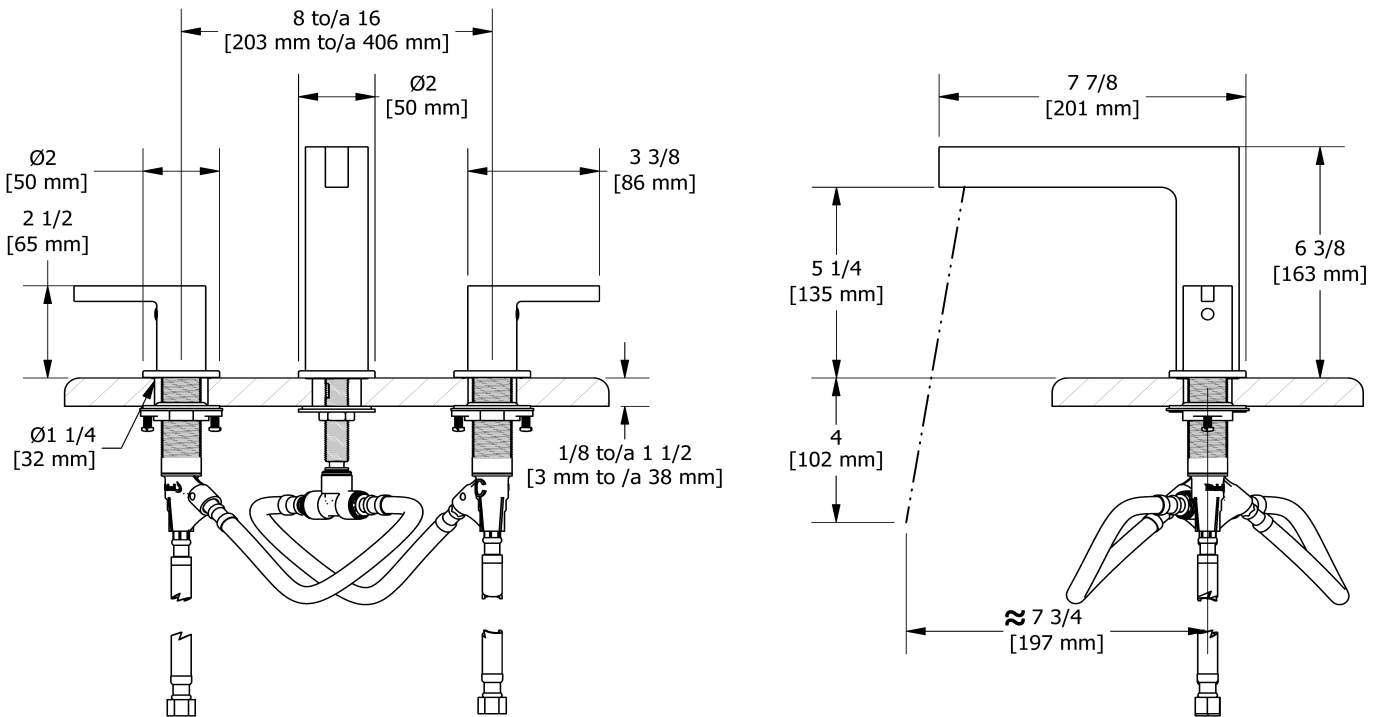

8" lavatory faucet
PX08

Specifications

Descriptions

- Ceramic cartridge
- Push drain
- 3/8" speedway compression
- GPM will be reduced in the course of 2020–2021. Technical sheets on our web site will be updated when the change comes into effect.

Available colors

- C : Chrome

Available flow

- 5.7 L/min, 1.5 gpm (US) 60psi *

EPA certification applicable to the indicated model only

Certifications

- CSA B125.1
- NSF/ANSI standard 61 and 372
- ASME A112.18.1
- ADA