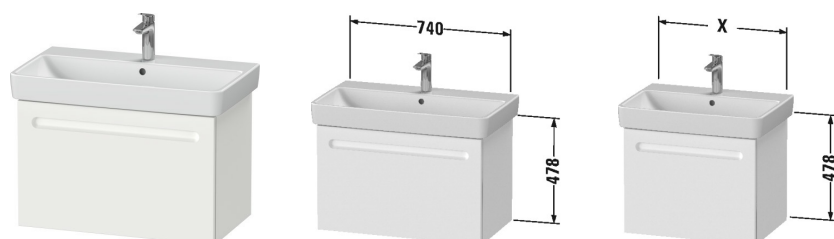

Duravit No.1 Vanity unit wall-mounted # N14383 / N14383

| < 740 mm > |

Vanity unit wall-mounted	Dimension	Weight	Order number
1 pull-out compartment, with internal drawer, Internal drawer including cut-out for siphon and siphon cover, for Duravit No.1 # 237580			
Colors			
M18 White Matt Decor M49 Graphite Matt Decor			
Variant			
	740 x 426 mm		N14383
	740 x 426 mm		N14383
Infobox			
Installation only in combination with space saving siphon (# 005076 is recommended), Dividing system optional, lay-in component # UV 9644			
Accessory			
Dividing system Individual and retrofittable dividing system with cover, Black diamond, for vanity unit	115 x 340 mm		UV9644
Space saving siphon	1 1/4" mm	0.400 kilogram	005076
Suitable products			
Washbasin, furniture washbasin with overflow, with tap platform, underneath glazed, wall mounted, 800 x 460 mm	800 x 460 mm		237580