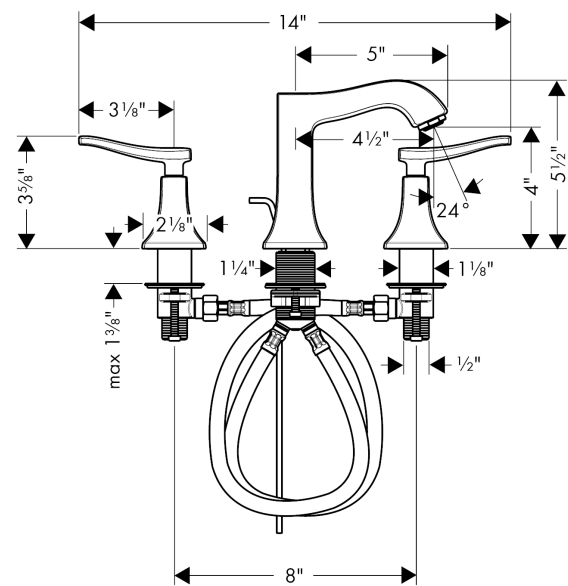

Metris C

Widespread Faucet 100 with Pop-Up Drain, 1.2 GPM

Finishes : **polished nickel** Part no. : **31073831**

Description

Features

- Aerated spray
- maximum Flow rate at 44 PSI: 1.2 GPM
- 90° ceramic valves
- pop-up waste set G 1
- Material waste set: metal

Technology

Compliance

Product image

Scale drawing

Metris C

Widespread Faucet 100 with Pop-Up Drain, 1.2 GPM

Finishes : polished nickel Part no. : 31073831

Exploded drawing

Year of production: >07/16

Metris C

Widespread Faucet 100 with Pop-Up Drain, 1.2 GPM

Finishes : **polished nickel** Part no. : **31073831**

Spare parts list

Year of production: >07/16

Pos.	Description	Part no.	Price	PU
1	spout cpl.	95394831	-	1
2	aerator M24x1 (4,5 l/min)	92877830	-	1
3	pull rod	96657830	-	1
4	connection hose 18½" M8x0,75 3/8"	96321001	-	1
5	fixing set (Ø 32)	13961000	-	1
6	stop valve cpl.	97357001	-	1
7	shut off unit left closing	94008000	-	1
8	shut off unit right closing	94009000	-	1
9	adapter for handle	95252000	-	1
a	handle for hot water	31292831	-	1
b	pop up waste	88509830	-	1
c	lever collar	97548000	-	1
e	handle fixing set	98932000	-	1