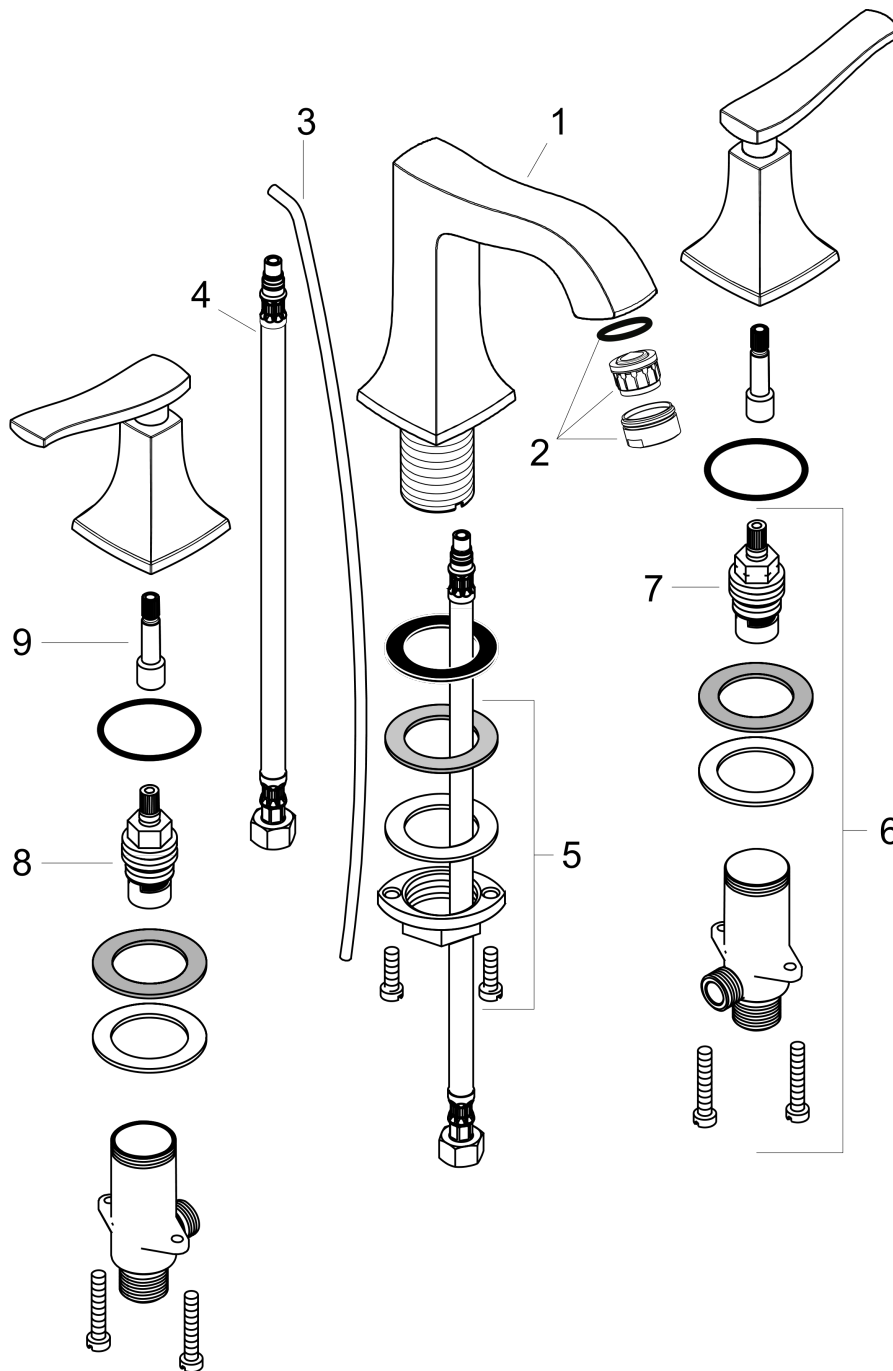

Metris C

Widespread Faucet 100 with Pop-Up Drain, 1.2 GPM

Finishes : **polished nickel** Part no. : **31073831**

Description

Features

- Aerated spray
- maximum Flow rate at 44 PSI: 1.2 GPM
- 90° ceramic valves
- pop-up waste set G 1
- Material waste set: metal

Technology

Compliance

Product image

Scale drawing

Metris C

Widespread Faucet 100 with Pop-Up Drain, 1.2 GPM

Finishes : polished nickel Part no. : 31073831

Exploded drawing

Year of production: >07/16

Metris C

Widespread Faucet 100 with Pop-Up Drain, 1.2 GPM

Finishes : **polished nickel** Part no. : **31073831**

Spare parts list

Year of production: >07/16

Pos.	Description	Part no.	Price	PU
1	spout cpl.	95394831	-	1
2	aerator M24x1 (4,5 l/min)	92877830	-	1
3	pull rod	96657830	-	1
4	connection hose 18½" M8x0,75 3/8"	96321001	-	1
5	fixing set (Ø 32)	13961000	-	1
6	stop valve cpl.	97357001	-	1
7	shut off unit left closing	94008000	-	1
8	shut off unit right closing	94009000	-	1
9	adapter for handle	95252000	-	1
a	handle for hot water	31292831	-	1
b	pop up waste	88509830	-	1
c	lever collar	97548000	-	1
e	handle fixing set	98932000	-	1