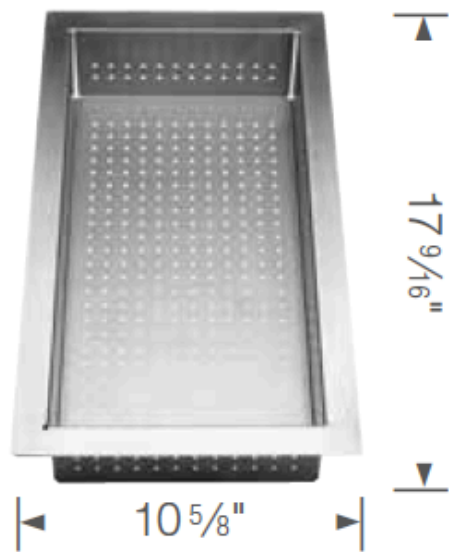

Colander

- Stainless steel construction

Specification	Model #
	406462