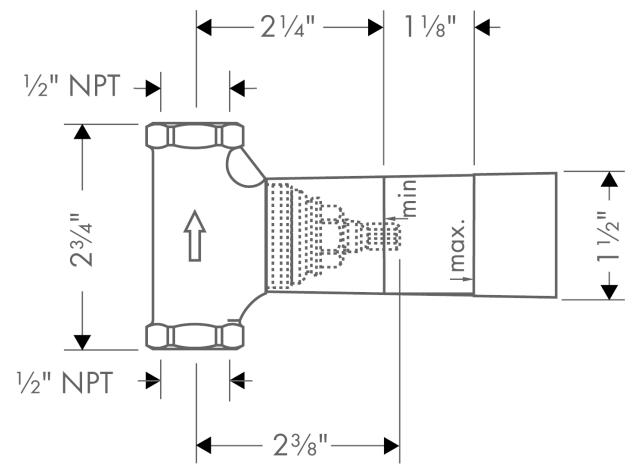

Rough, Volume Control, 1/2"
 Finishes : n.a. Part no. : **15974181**

Description

Features

- Flow: 10.5 GPM (40.0 L/Min)

Product image

Scale drawing

Rough, Volume Control, 1/2"
 Finishes : n.a. Part no. : 15974181

Exploded drawing

Year of production: >07/18

Rough, Volume Control, 1/2"
 Finishes : **n.a.** Part no. : **15974181**

Spare parts list

Year of production: >07/18

Pos.	Description	Part no.	PC	PU
1	shut off unit right closing	94009000	0	1
2	extension 25 mm	96370000	0	1