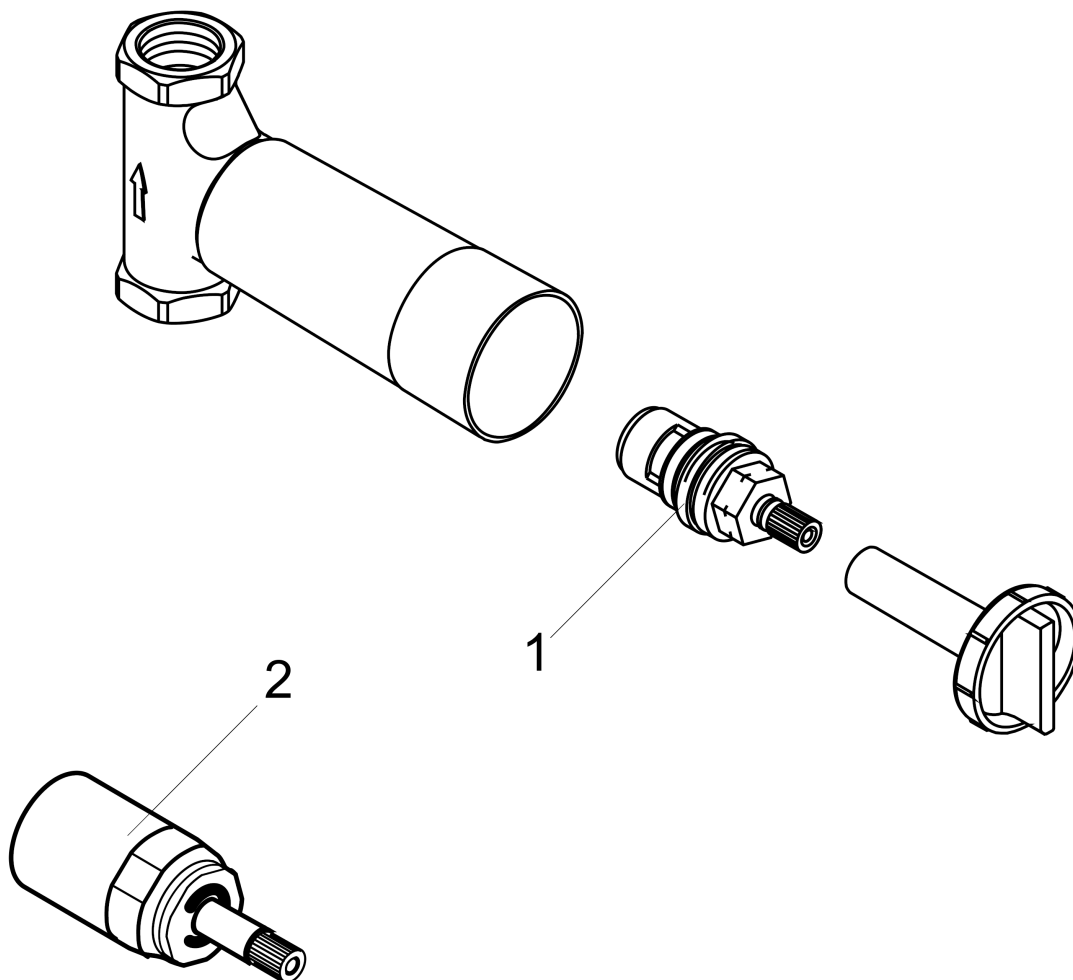

Rough, Volume Control, 1/2"
 Finishes : n.a. Part no. : **15974181**

Description

Features

- Flow: 10.5 GPM (40.0 L/Min)

Product image

Scale drawing

Rough, Volume Control, 1/2"
 Finishes : n.a. Part no. : 15974181

Exploded drawing

Year of production: >07/18

Rough, Volume Control, 1/2"
 Finishes : **n.a.** Part no. : **15974181**

Spare parts list

Year of production: >07/18

Pos.	Description	Part no.	PC	PU
1	shut off unit right closing	94009000	0	1
2	extension 25 mm	96370000	0	1