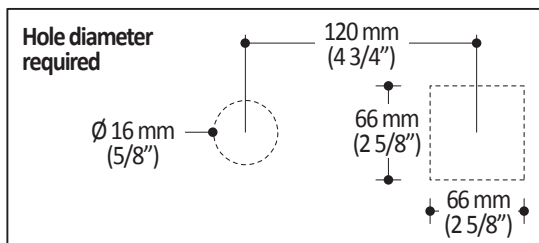

Product dimensions:

Important: Dimensions are approximated and are subject to changes. Please refer to the installation instructions.

ONCE UPON A TIME...WATER®

1355, 2e Rue du Parc industriel
Sainte-Marie (Québec)
Canada G6E 1G9

T 418-387-9090
1-877-GO-KALIA (1-877-465-2542)
F 418 387-9089

kaliastyle.com