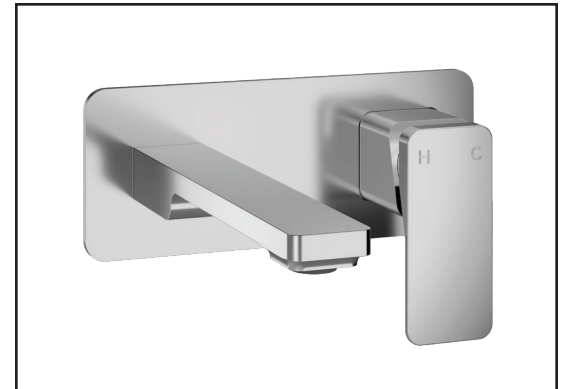

ONCE UPON A TIME...WATER®

KAREO™

BF1984 Wall-Mount Lavatory Faucet with Push Drain

SPECIFICATIONS

Features

- Solid brass construction
- Aerated and adjustable stream (12°)
- Push drain and overflow
- Ceramic disc cartridge
- Lead Free: low lead product (less than 0.25%)

Colors (Finishes)

- Chrome: BF1984-110
- Matte black: BF1984-160

Maximum flow rate

- 5.7 L/min (1.5 gpm)

Certifications

The specified model meets or exceeds the following standards:

Installation Notes

This product must be installed following the installation instructions provided.