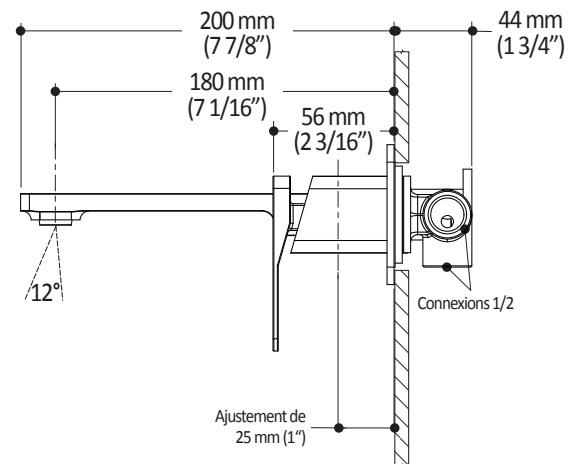

ONCE UPON A TIME...WATER®

KAREO™

BF1984 Wall-Mount Lavatory Faucet with Push Drain

SPECIFICATIONS

Features

- Solid brass construction
- Aerated and adjustable stream (12°)
- Push drain and overflow
- Ceramic disc cartridge
- Lead Free: low lead product (less than 0.25%)

Colors (Finishes)

- Chrome: BF1984-110
- Matte black: BF1984-160

Maximum flow rate

- 5.7 L/min (1.5 gpm)

Certifications

The specified model meets or exceeds the following standards:

Installation Notes

This product must be installed following the installation instructions provided.

Product dimensions:

Important: Dimensions are approximated and are subject to changes. Please refer to the installation instructions.

ONCE UPON A TIME...WATER®

1355, 2^e Rue du Parc industriel
Sainte-Marie (Québec)
Canada G6E 1G9