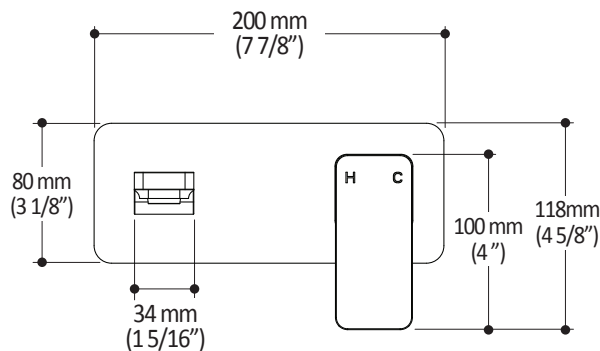

Colors (Finishes)

- Chrome: BF1984-110
- Matte black: BF1984-160

Maximum flow rate

- 5.7 L/min (1.5 gpm)

Certifications

The specified model meets or exceeds the following standards:

Installation Notes

This product must be installed following the installation instructions provided.

Product dimensions:

Important: Dimensions are approximated and are subject to changes. Please refer to the installation instructions.

ONCE UPON A TIME...WATER®

1355, 2^e Rue du Parc industriel
Sainte-Marie (Québec)
Canada G6E 1G9